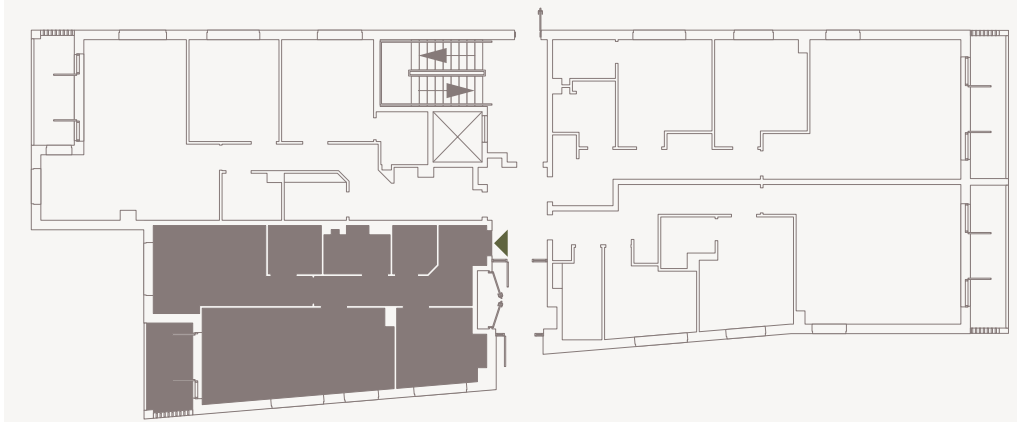

APARTMENT 1

Castle Park Manor

Ground Floor

Kitchen / Living / Dining	6.9m x 3.6m
Bedroom	6.0m x 3.3m
Office	3.4m x 3.0m
Bathroom	2.5m x 1.5m
En-suite	2.0m x 1.8m

Layout

Apartment 1

Elevation