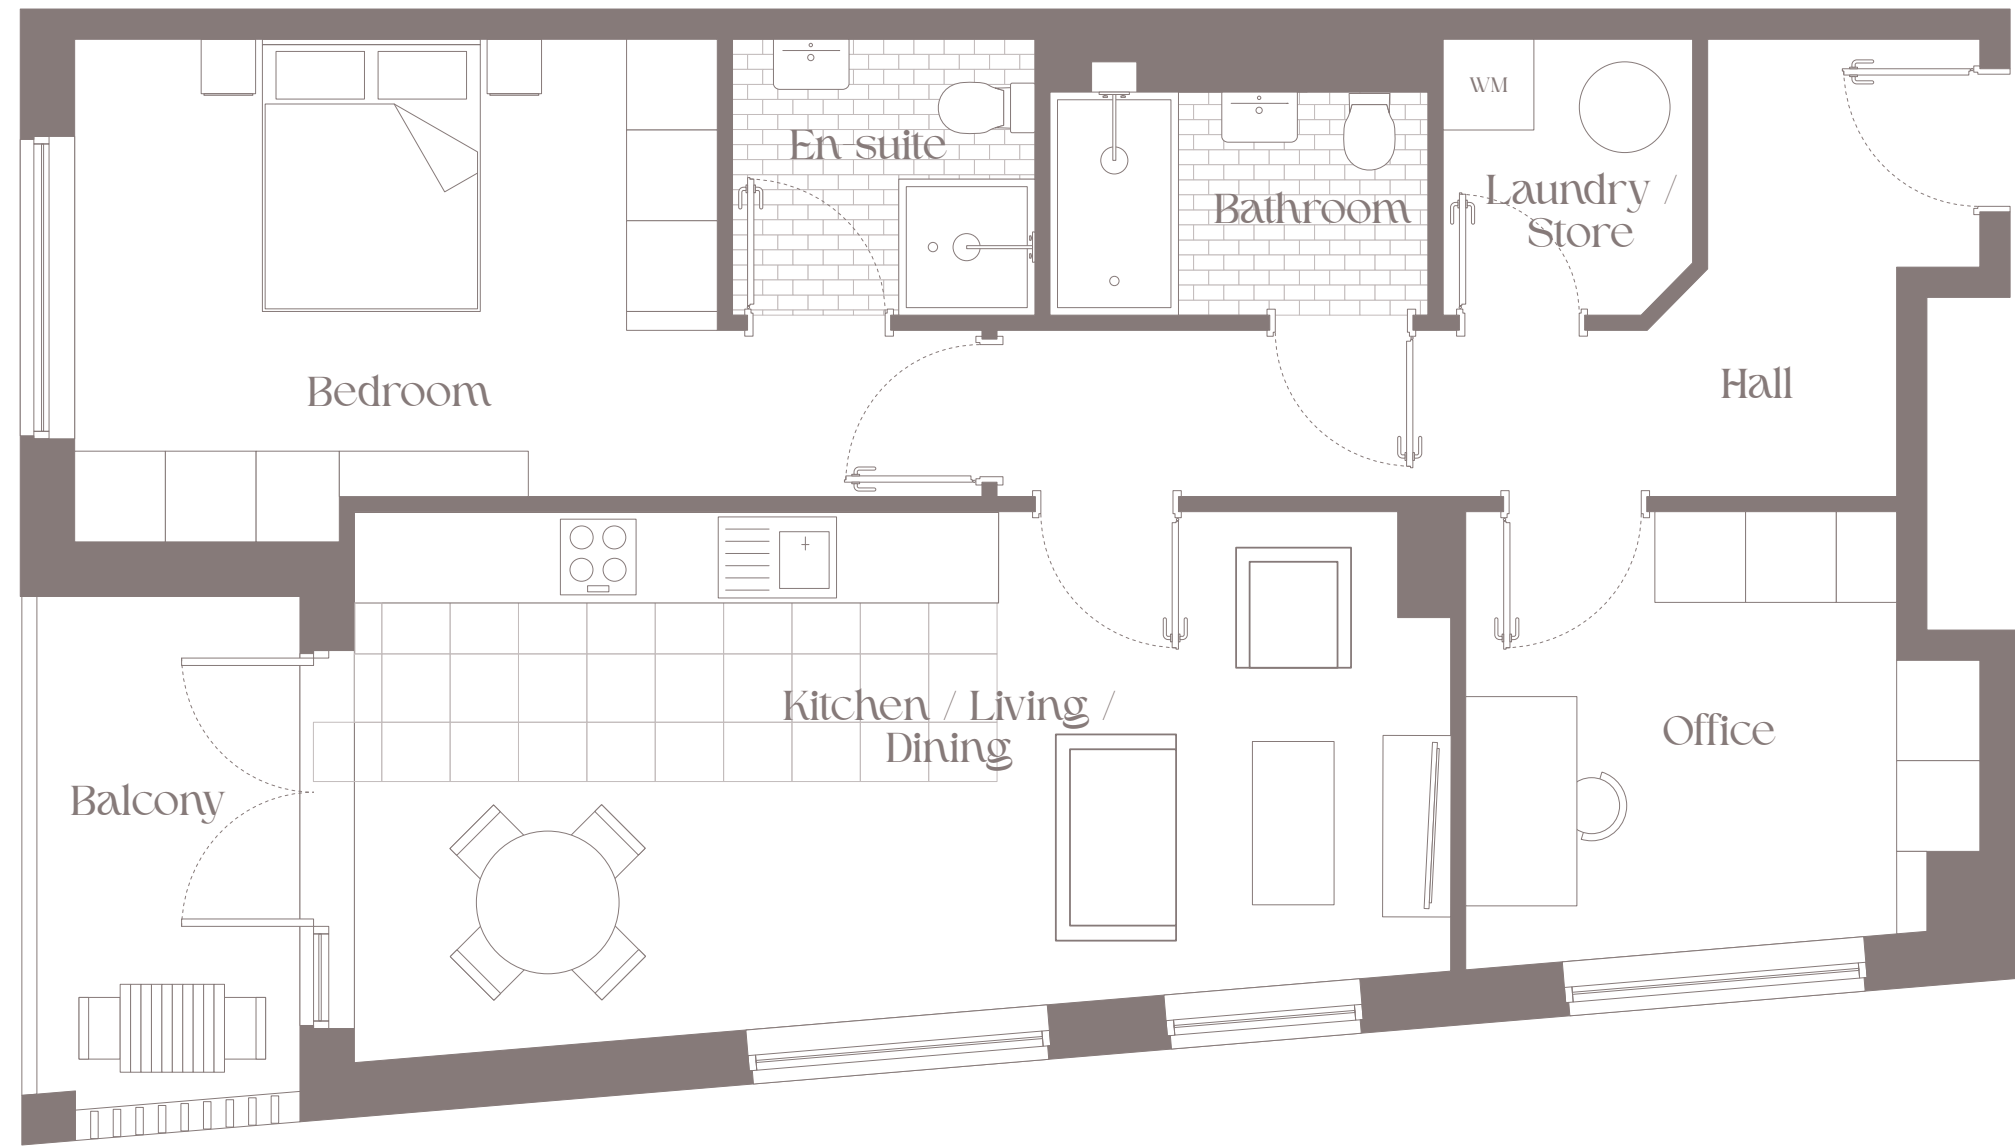

APARTMENT 1

Castle Park Manor

Ground Floor

Kitchen / Living / Dining	6.9m x 3.6m
Bedroom	6.0m x 3.3m
Office	3.4m x 3.0m
Bathroom	2.5m x 1.5m
En-suite	2.0m x 1.8m

Layout

Apartment 1

Elevation