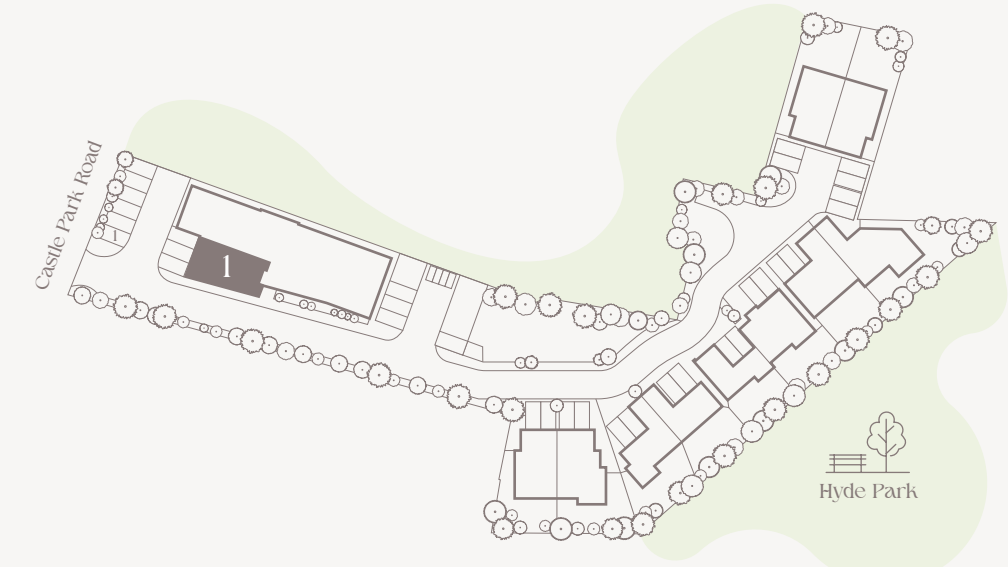

APARTMENT 1

Castle Park Manor

Ground Floor

Kitchen / Living / Dining	6.9m x 3.6m
Bedroom	6.0m x 3.3m
Office	3.4m x 3.0m
Bathroom	2.5m x 1.5m
En-suite	2.0m x 1.8m

Layout

Apartment 1

Elevation