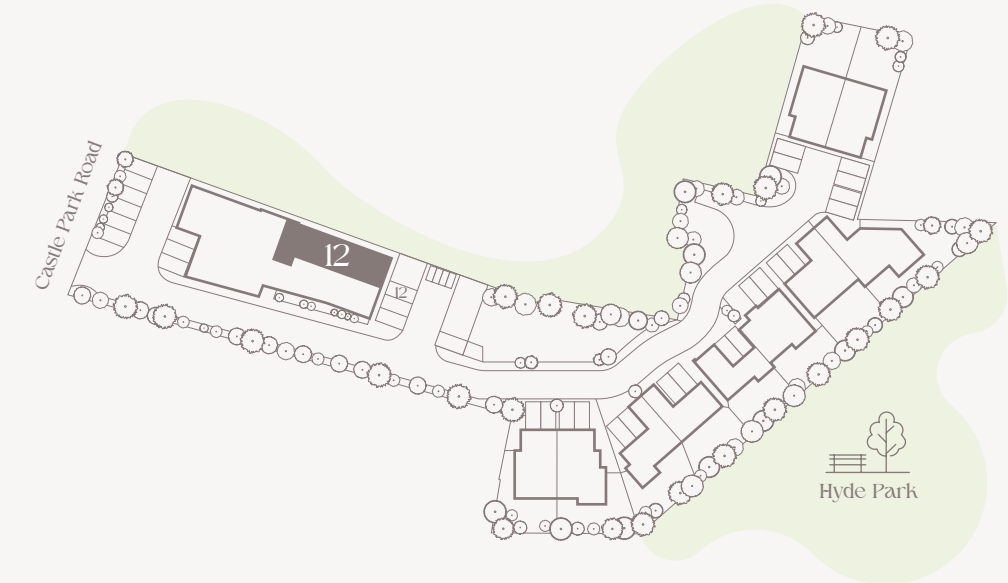

APARTMENT 12

Castle Park Manor

Second Floor

Kitchen / Living / Dining	5.7m x 5.2m
Bedroom 1	3.5m x 4.0m
Bedroom 2	3.5m x 4.0m
Bathroom	2.3m x 2.4m
En-suite	2.3m x 1.4m

Layout

Apartment 12

Elevation