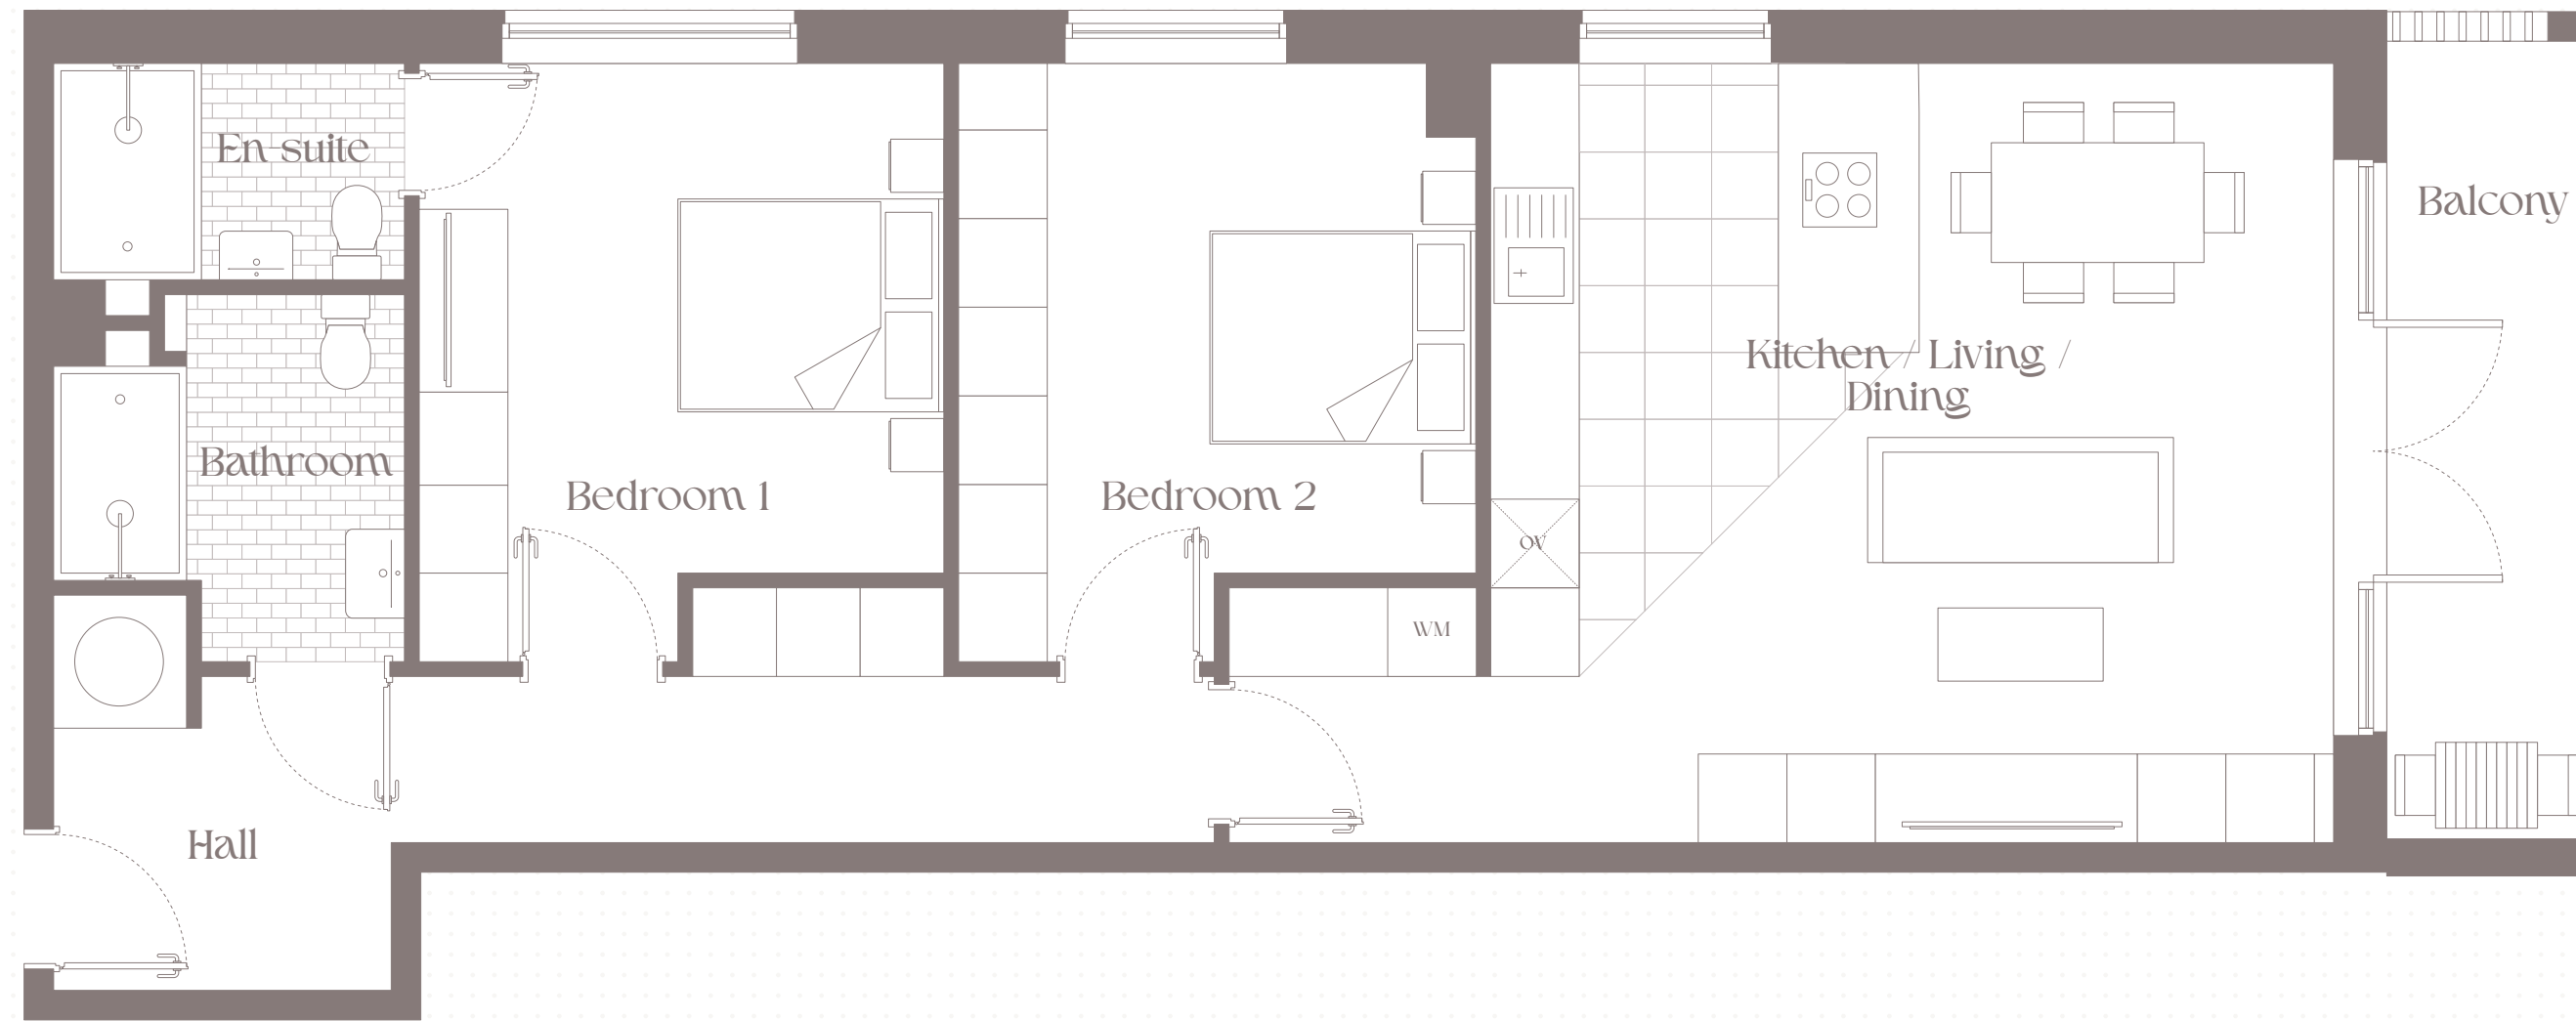

APARTMENT 12

Castle Park Manor

Second Floor

Kitchen / Living / Dining	5.7m x 5.2m
Bedroom 1	3.5m x 4.0m
Bedroom 2	3.5m x 4.0m
Bathroom	2.3m x 2.4m
En-suite	2.3m x 1.4m

Layout

Apartment 12

Elevation