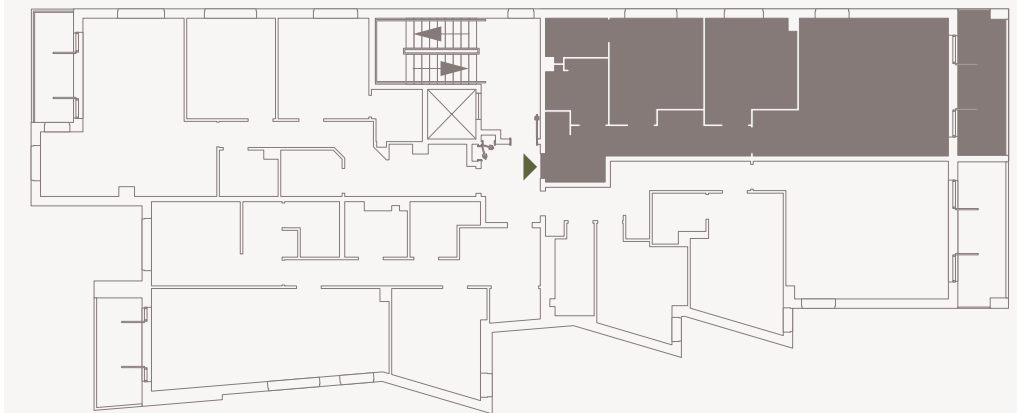

APARTMENT 12

Castle Park Manor

Second Floor

Kitchen / Living / Dining	5.7m x 5.2m
Bedroom 1	3.5m x 4.0m
Bedroom 2	3.5m x 4.0m
Bathroom	2.3m x 2.4m
En-suite	2.3m x 1.4m

Layout

Apartment 12

Elevation