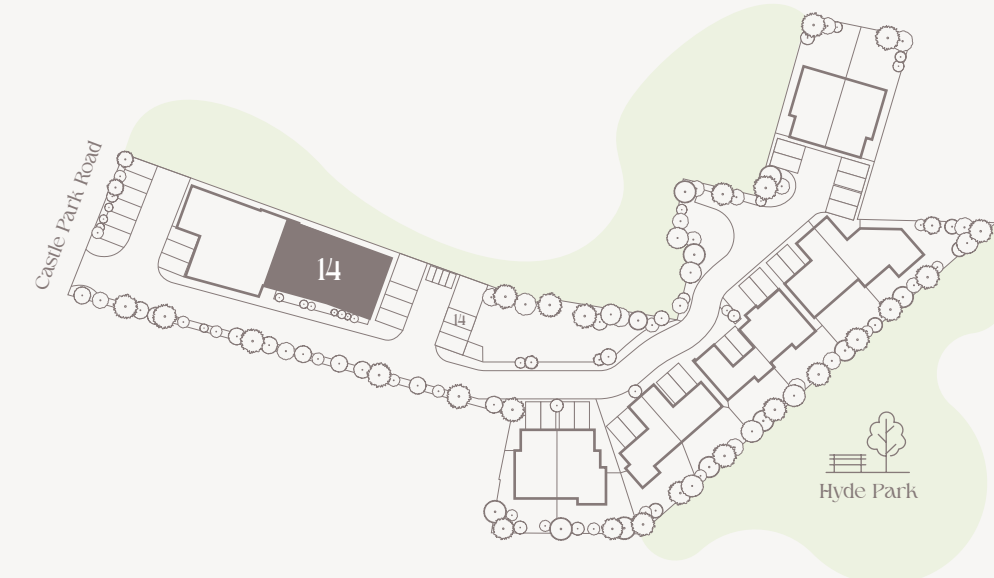

APARTMENT 14

Castle Park Manor

Third Floor

Kitchen / Living / Dining	5.9m x 7.6m
Bedroom 1	3.8m x 3.0m
Bedroom 2	3.2m x 3.1m
Bedroom 3	3.5m x 3.7m

Bathroom	1.5m x 3.4m
En-suite 1	1.4m x 2.4m
En-suite 2	1.3m x 2.2m
Wardrobe 1	3.2m x 2.4m
Wardrobe 2	2.9m x 1.6m

Layout

Apartment 14