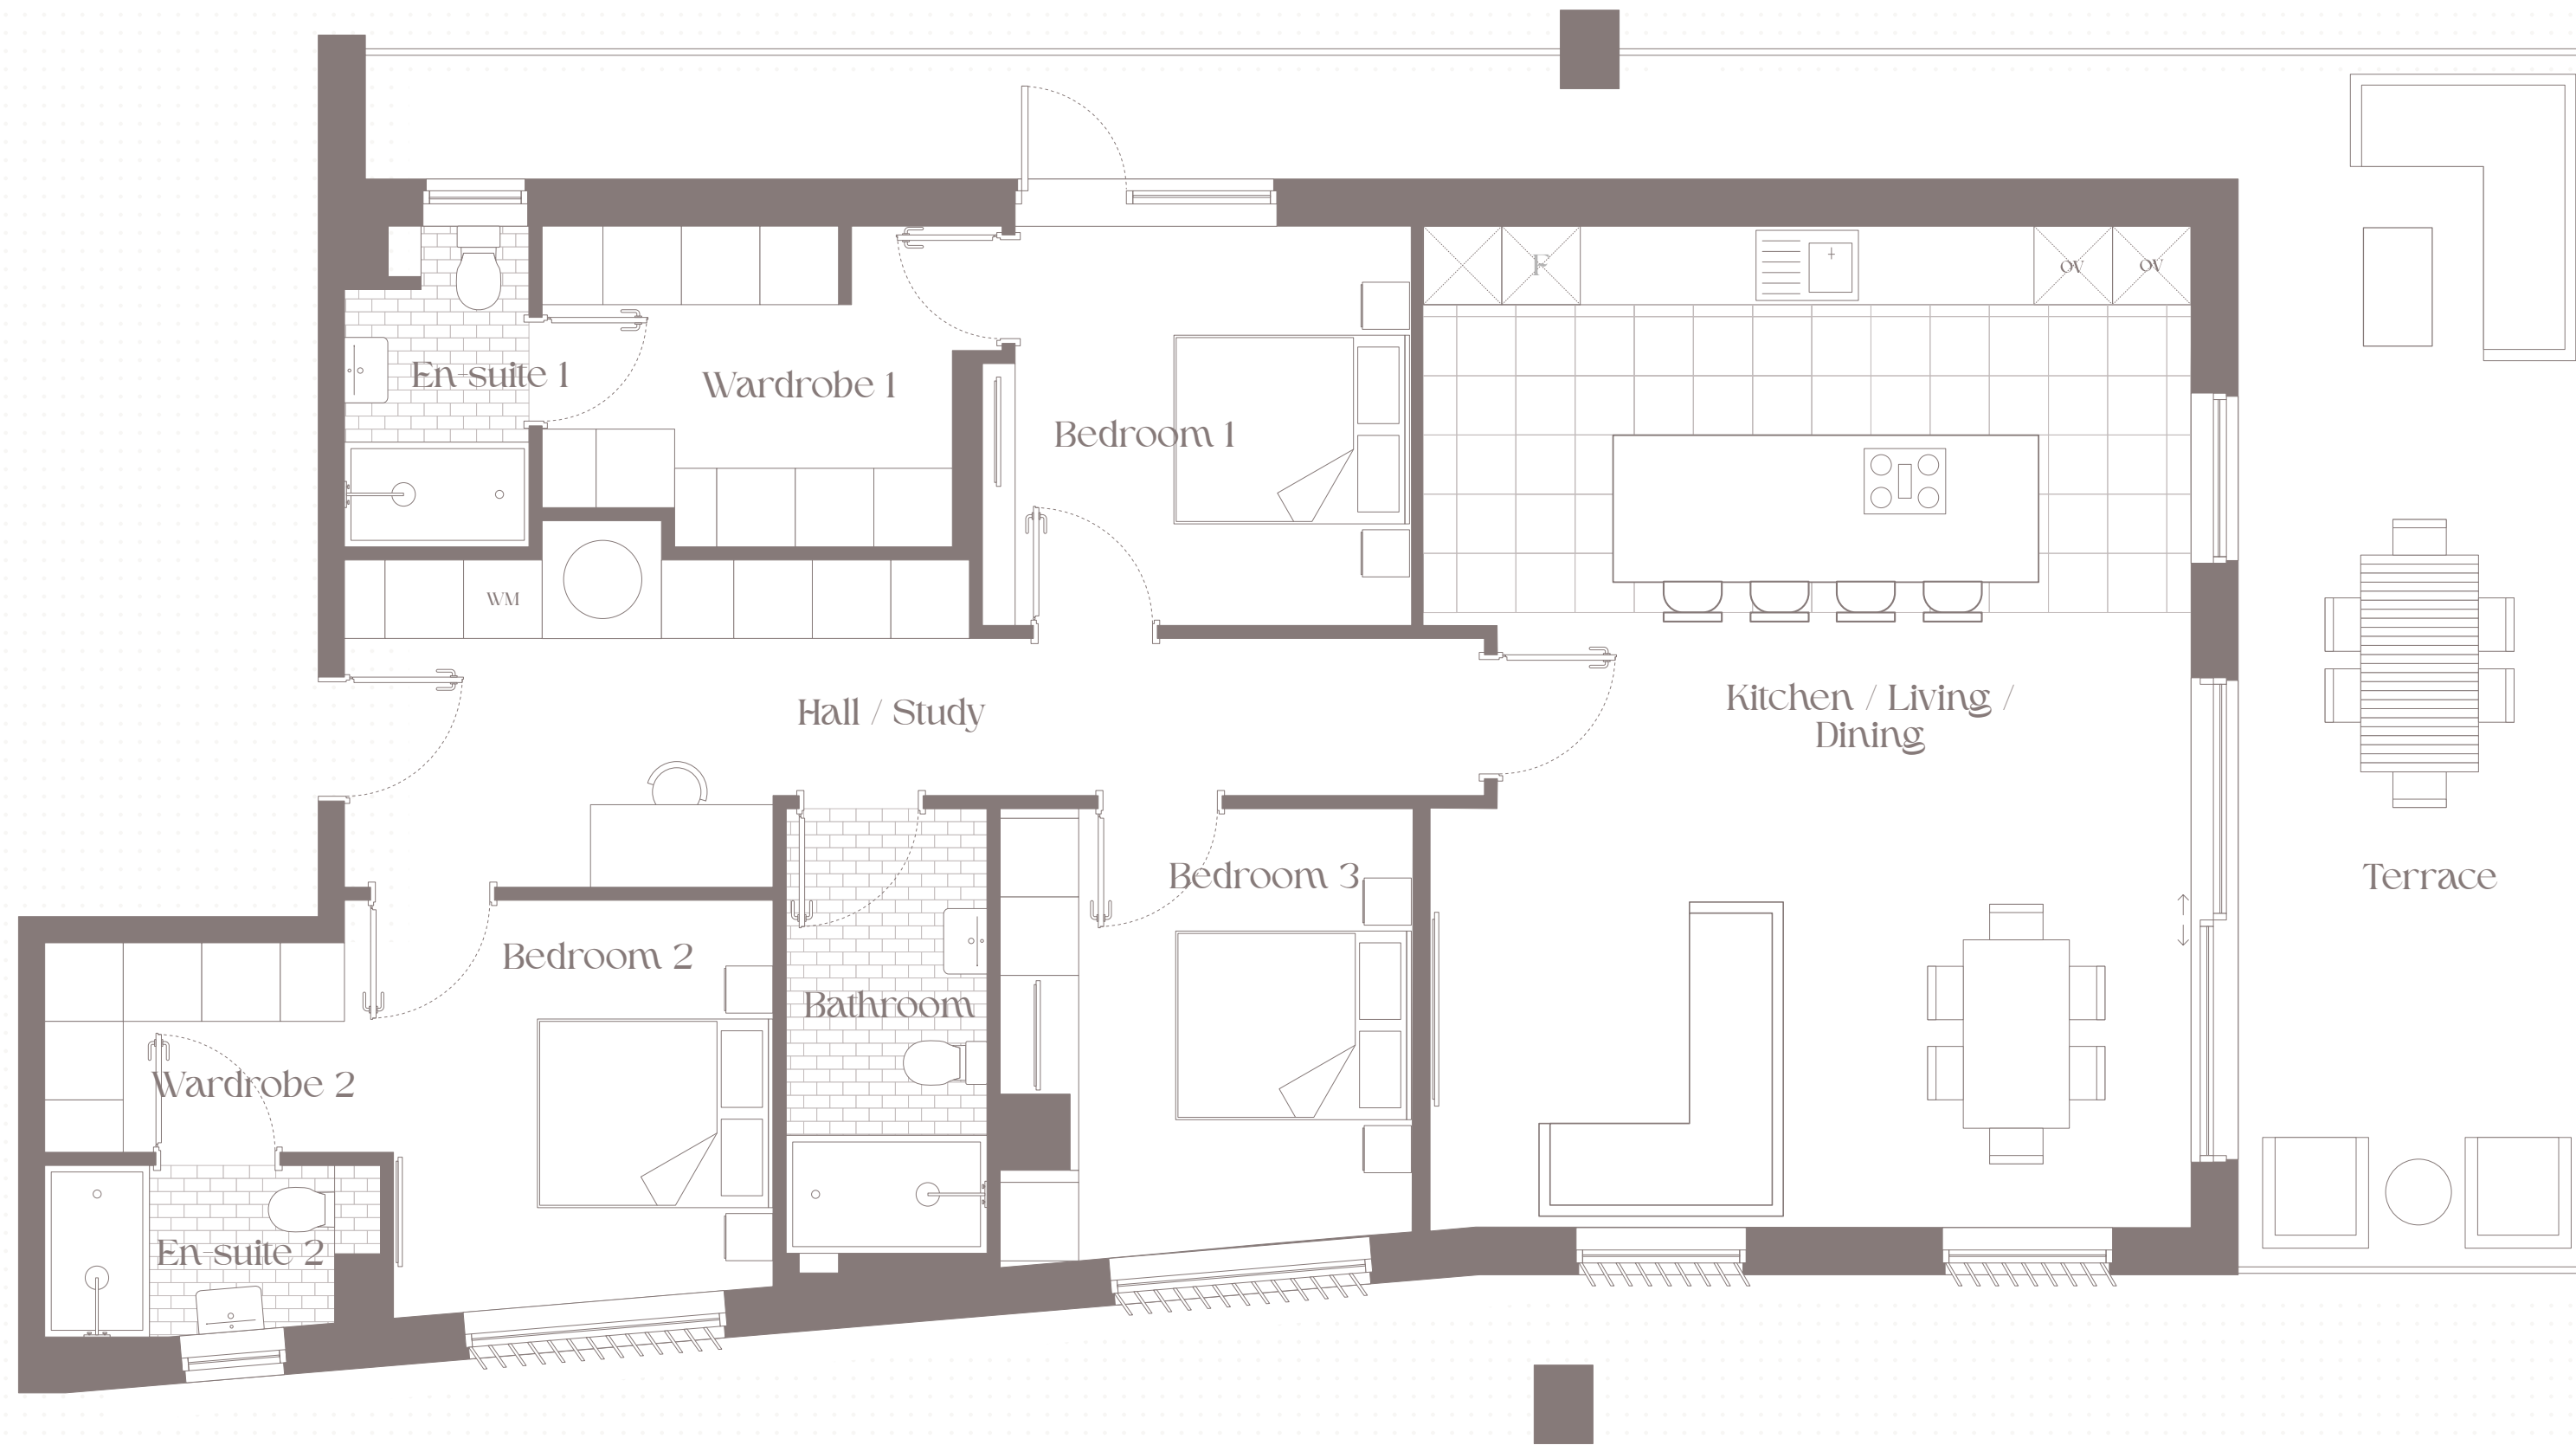

APARTMENT 14

Castle Park Manor

Third Floor

Kitchen / Living / Dining	5.9m x 7.6m
Bedroom 1	3.8m x 3.0m
Bedroom 2	3.2m x 3.1m
Bedroom 3	3.5m x 3.7m

Bathroom	1.5m x 3.4m
En-suite 1	1.4m x 2.4m
En-suite 2	1.3m x 2.2m
Wardrobe 1	3.2m x 2.4m
Wardrobe 2	2.9m x 1.6m

Layout

Apartment 14