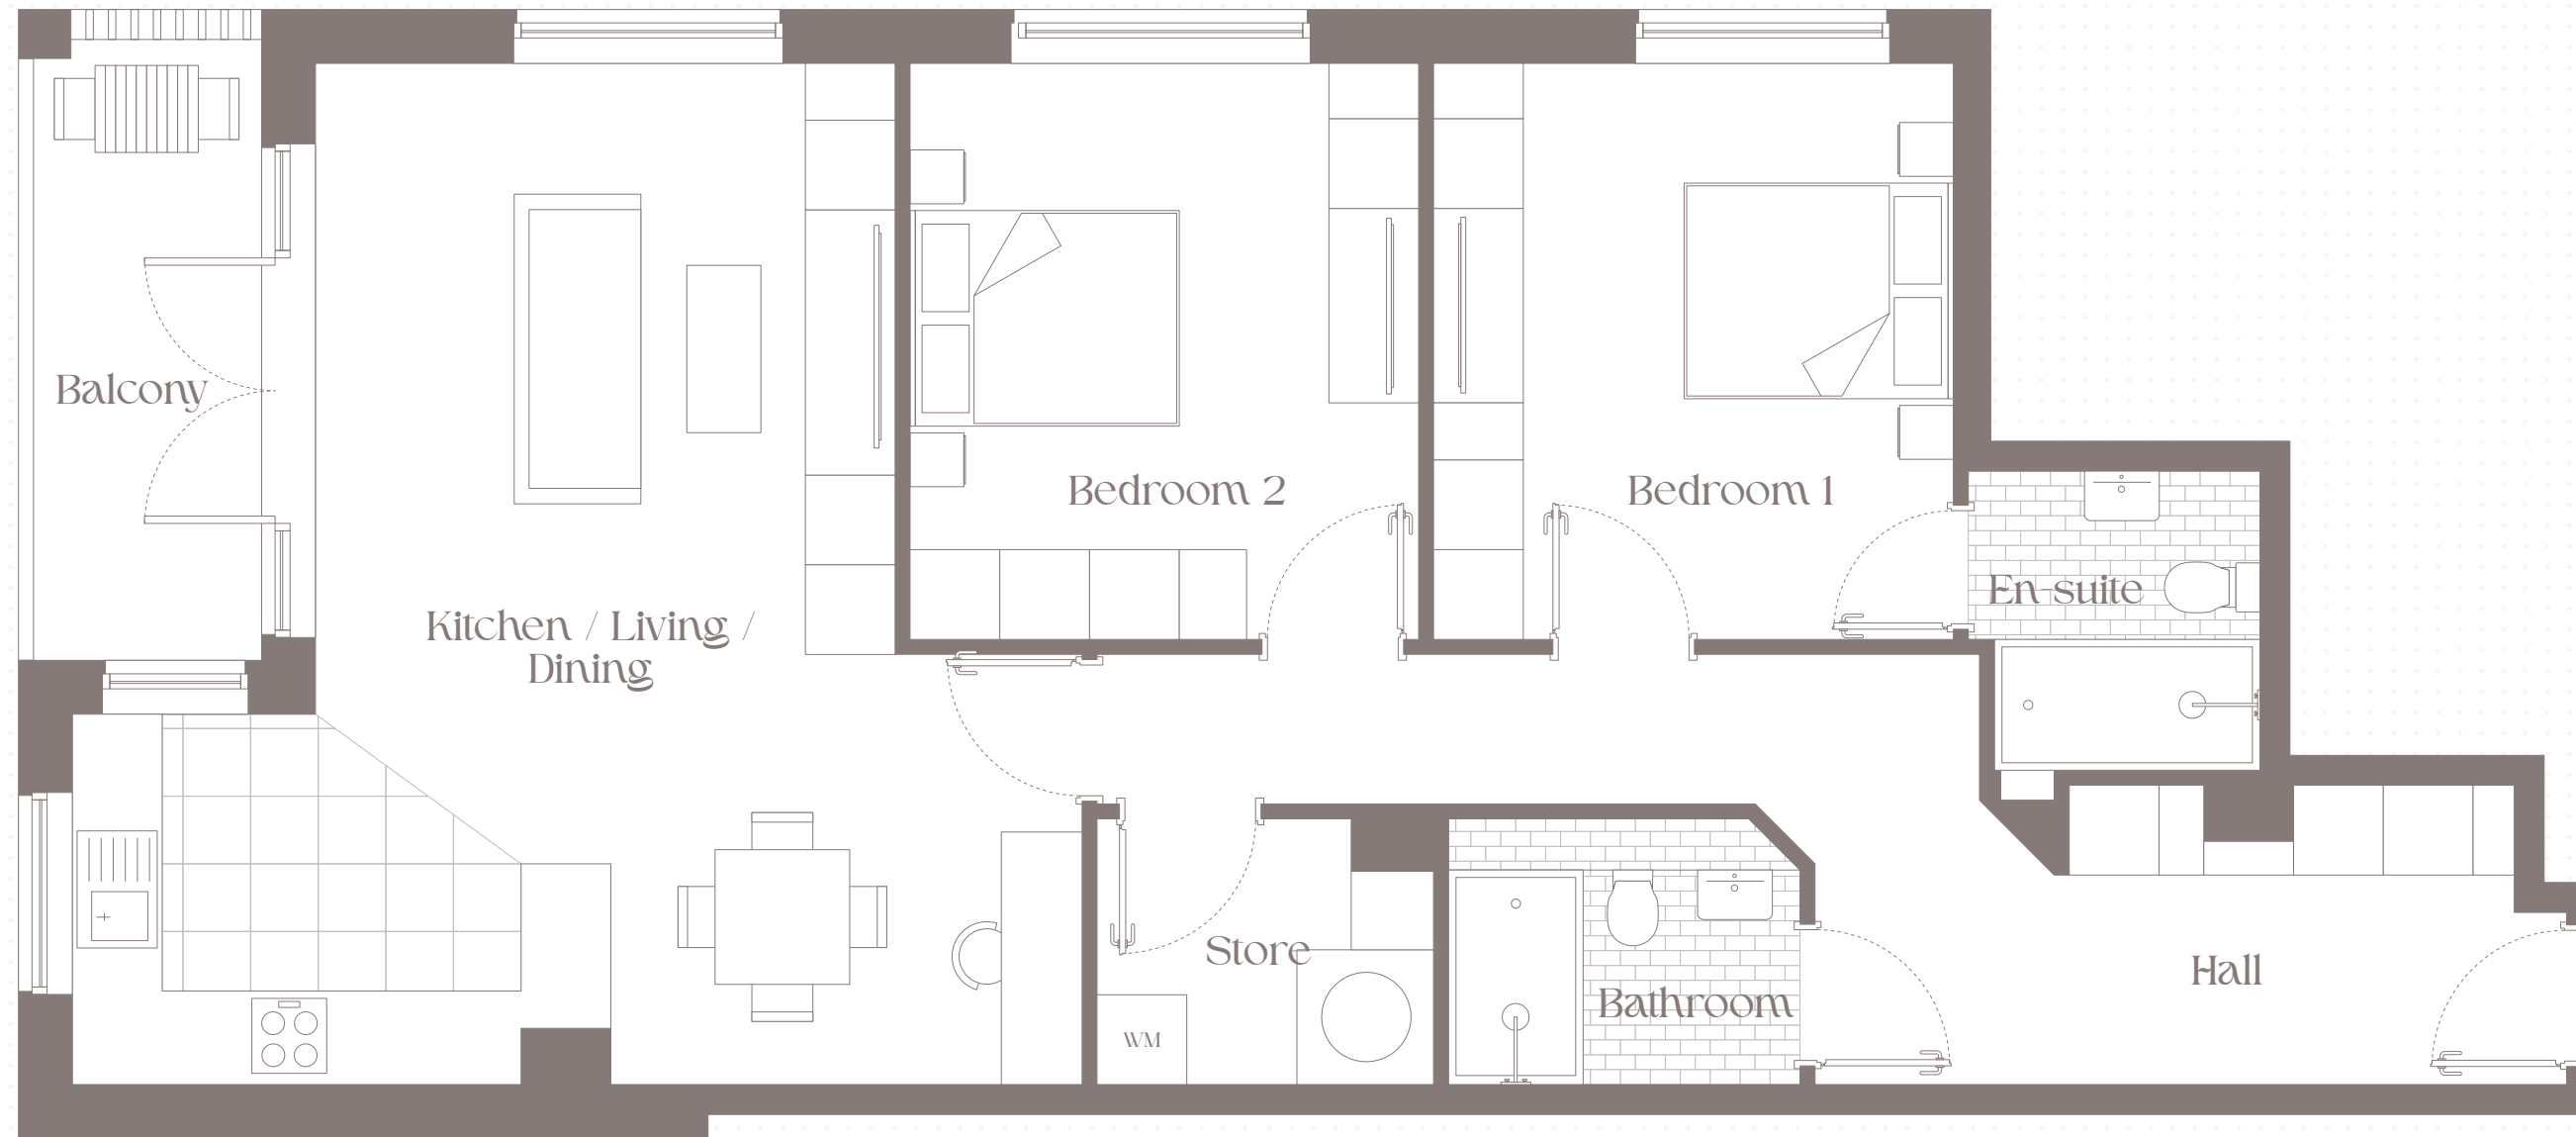

APARTMENT 2

Castle Park Manor

Ground Floor

Kitchen / Living / Dining	6.7m x 6.8m
Bedroom 1	3.4m x 3.8m
Bedroom 2	3.4m x 3.2m
Bathroom	2.3m x 1.7m
En-suite	1.8m x 2.1m
Store	2.2m x 1.7m

Layout

Apartment 2

Elevation