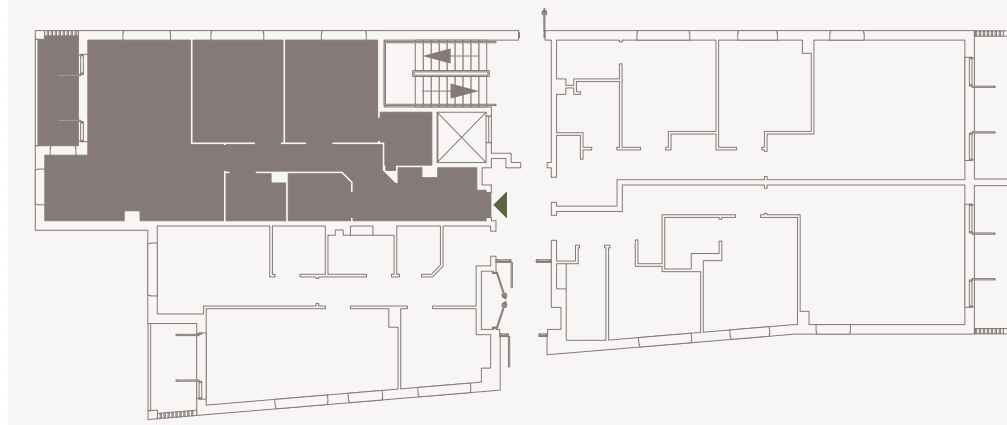

APARTMENT 2

Castle Park Manor

Ground Floor

Kitchen / Living / Dining	6.7m x 6.8m
Bedroom 1	3.4m x 3.8m
Bedroom 2	3.4m x 3.2m
Bathroom	2.3m x 1.7m
En-suite	1.8m x 2.1m
Store	2.2m x 1.7m

Layout

Apartment 2

Elevation