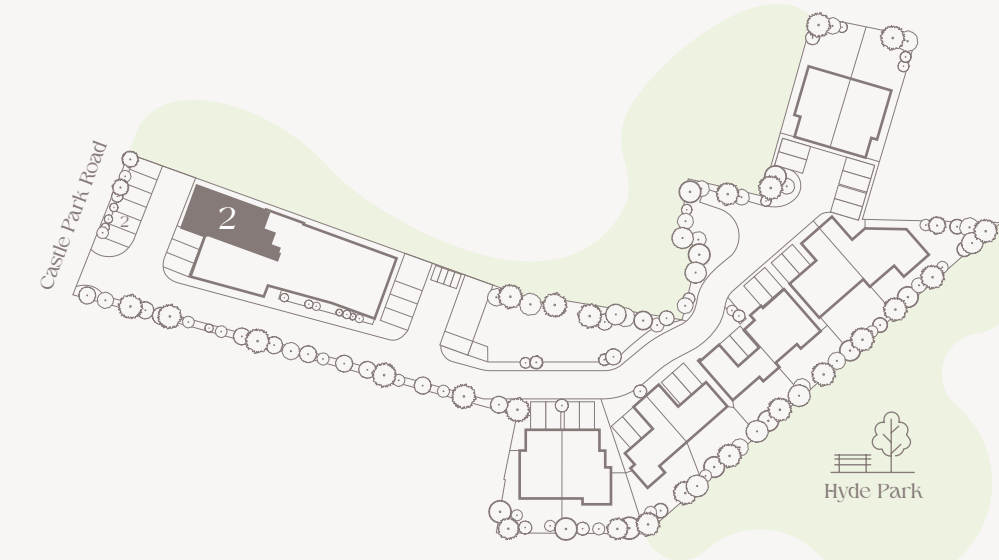

APARTMENT 2

Castle Park Manor

Ground Floor

Kitchen / Living / Dining	6.7m x 6.8m
Bedroom 1	3.4m x 3.8m
Bedroom 2	3.4m x 3.2m
Bathroom	2.3m x 1.7m
En-suite	1.8m x 2.1m
Store	2.2m x 1.7m

Layout

Apartment 2

Elevation