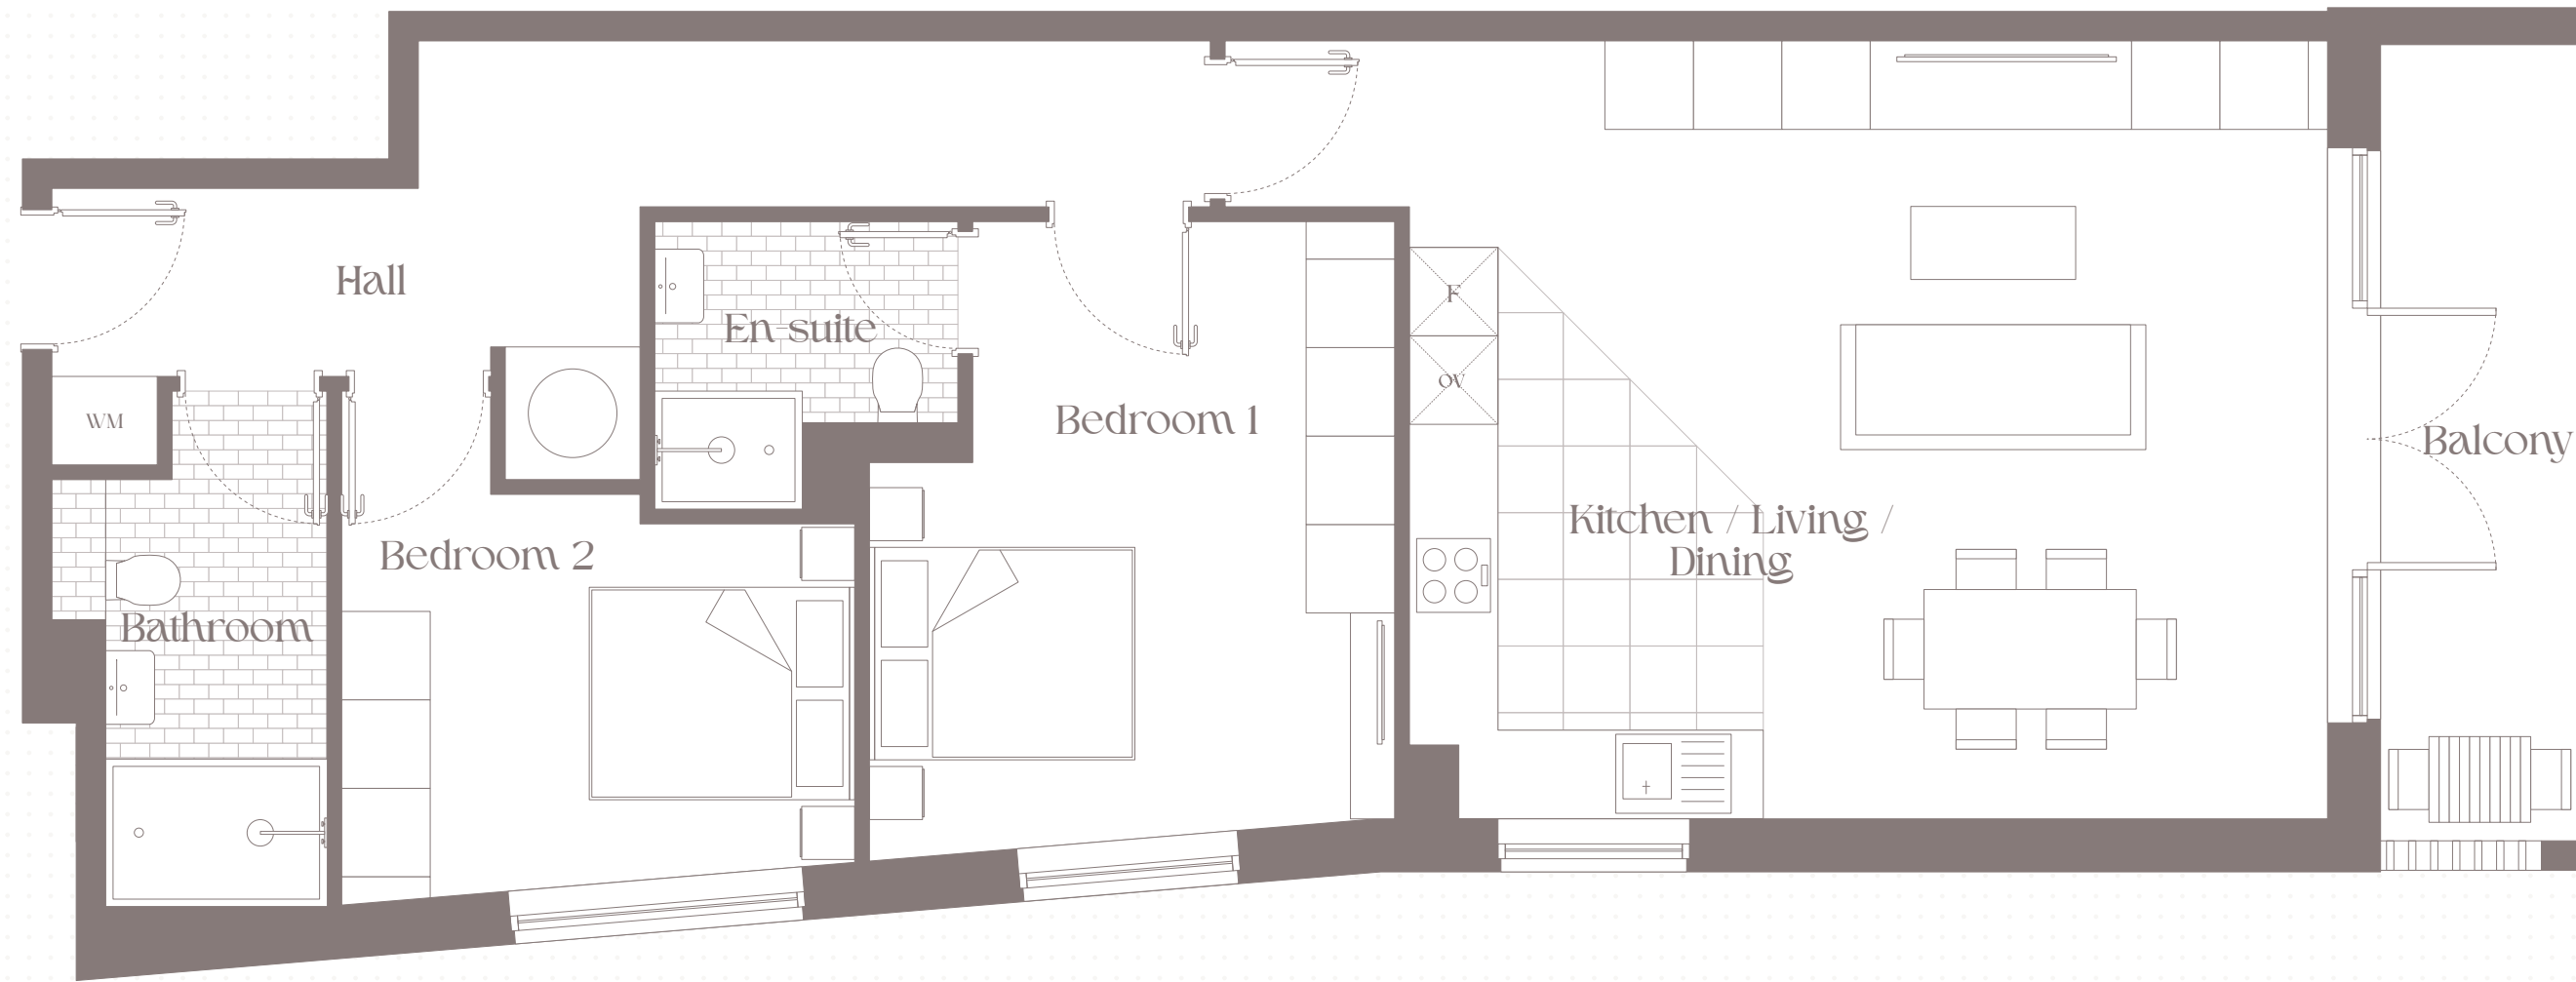

APARTMENT 3

Castle Park Manor

Ground Floor

Kitchen / Living / Dining	7.4m x 5.2m
Bedroom 1	3.5m x 4.0m
Bedroom 2	3.4m x 3.4m
Bathroom	1.5m x 3.4m
En-suite	2.0m x 1.9m

Layout

Apartment 3

Elevation