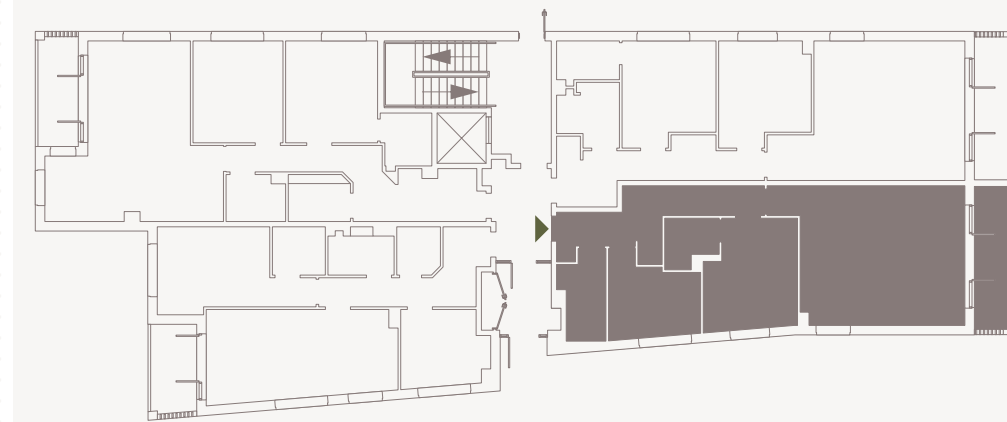

APARTMENT 3

Castle Park Manor

Ground Floor

Kitchen / Living / Dining	7.4m x 5.2m
Bedroom 1	3.5m x 4.0m
Bedroom 2	3.4m x 3.4m
Bathroom	1.5m x 3.4m
En-suite	2.0m x 1.9m

Layout

Apartment 3

Elevation