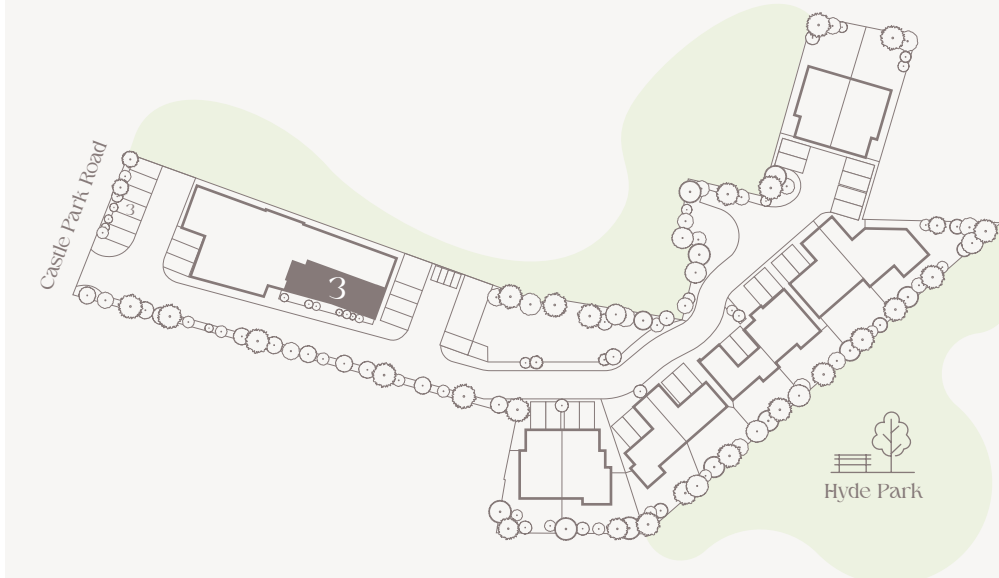

APARTMENT 3

Castle Park Manor

Ground Floor

Kitchen / Living / Dining	7.4m x 5.2m
Bedroom 1	3.5m x 4.0m
Bedroom 2	3.4m x 3.4m
Bathroom	1.5m x 3.4m
En-suite	2.0m x 1.9m

Layout

Apartment 3

Elevation