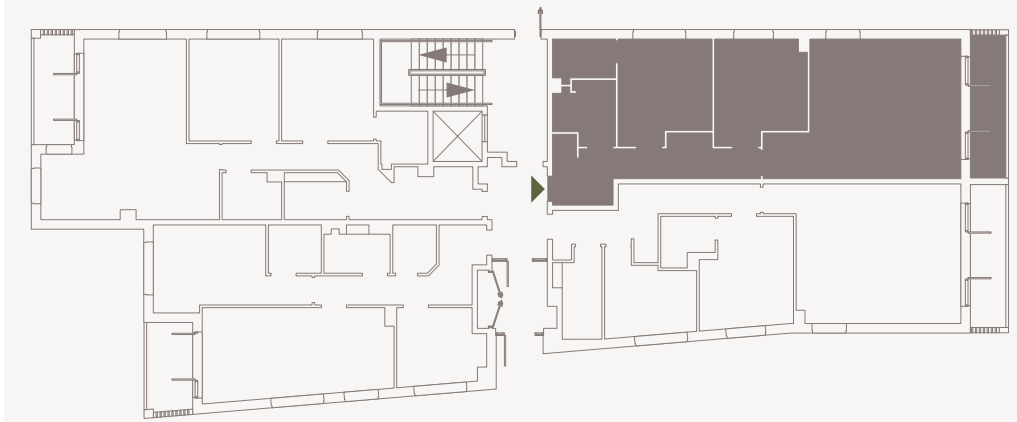

APARTMENT 4

Castle Park Manor

Ground Floor

Kitchen / Living / Dining	7.4m x 5.2m
Bedroom 1	3.5m x 4.0m
Bedroom 2	3.5m x 4.0m
Bathroom	2.3m x 2.4m
En-suite	2.3m x 1.4m

Layout

Apartment 4

Elevation