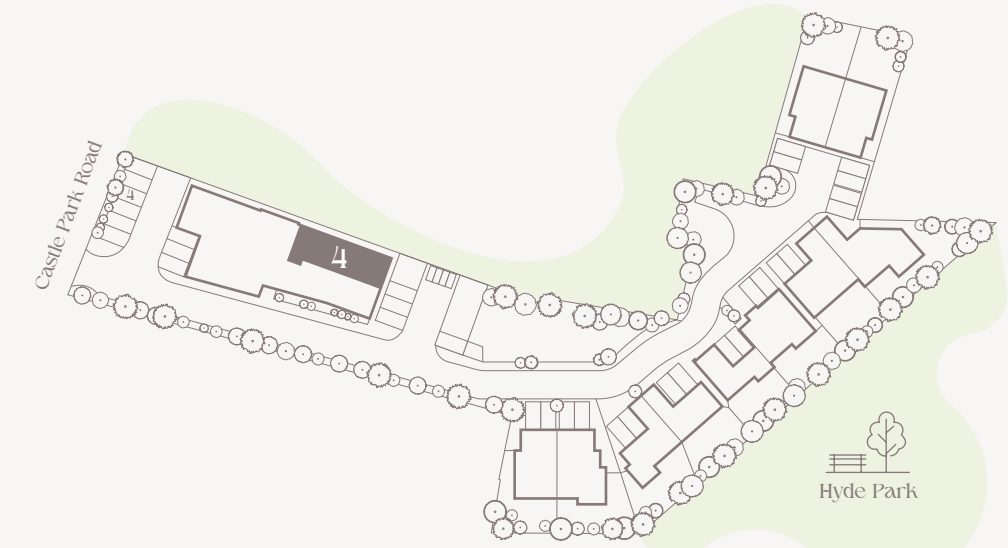

APARTMENT 4

Castle Park Manor

Ground Floor

Kitchen / Living / Dining	7.4m x 5.2m
Bedroom 1	3.5m x 4.0m
Bedroom 2	3.5m x 4.0m
Bathroom	2.3m x 2.4m
En-suite	2.3m x 1.4m

Layout

Apartment 4

Elevation