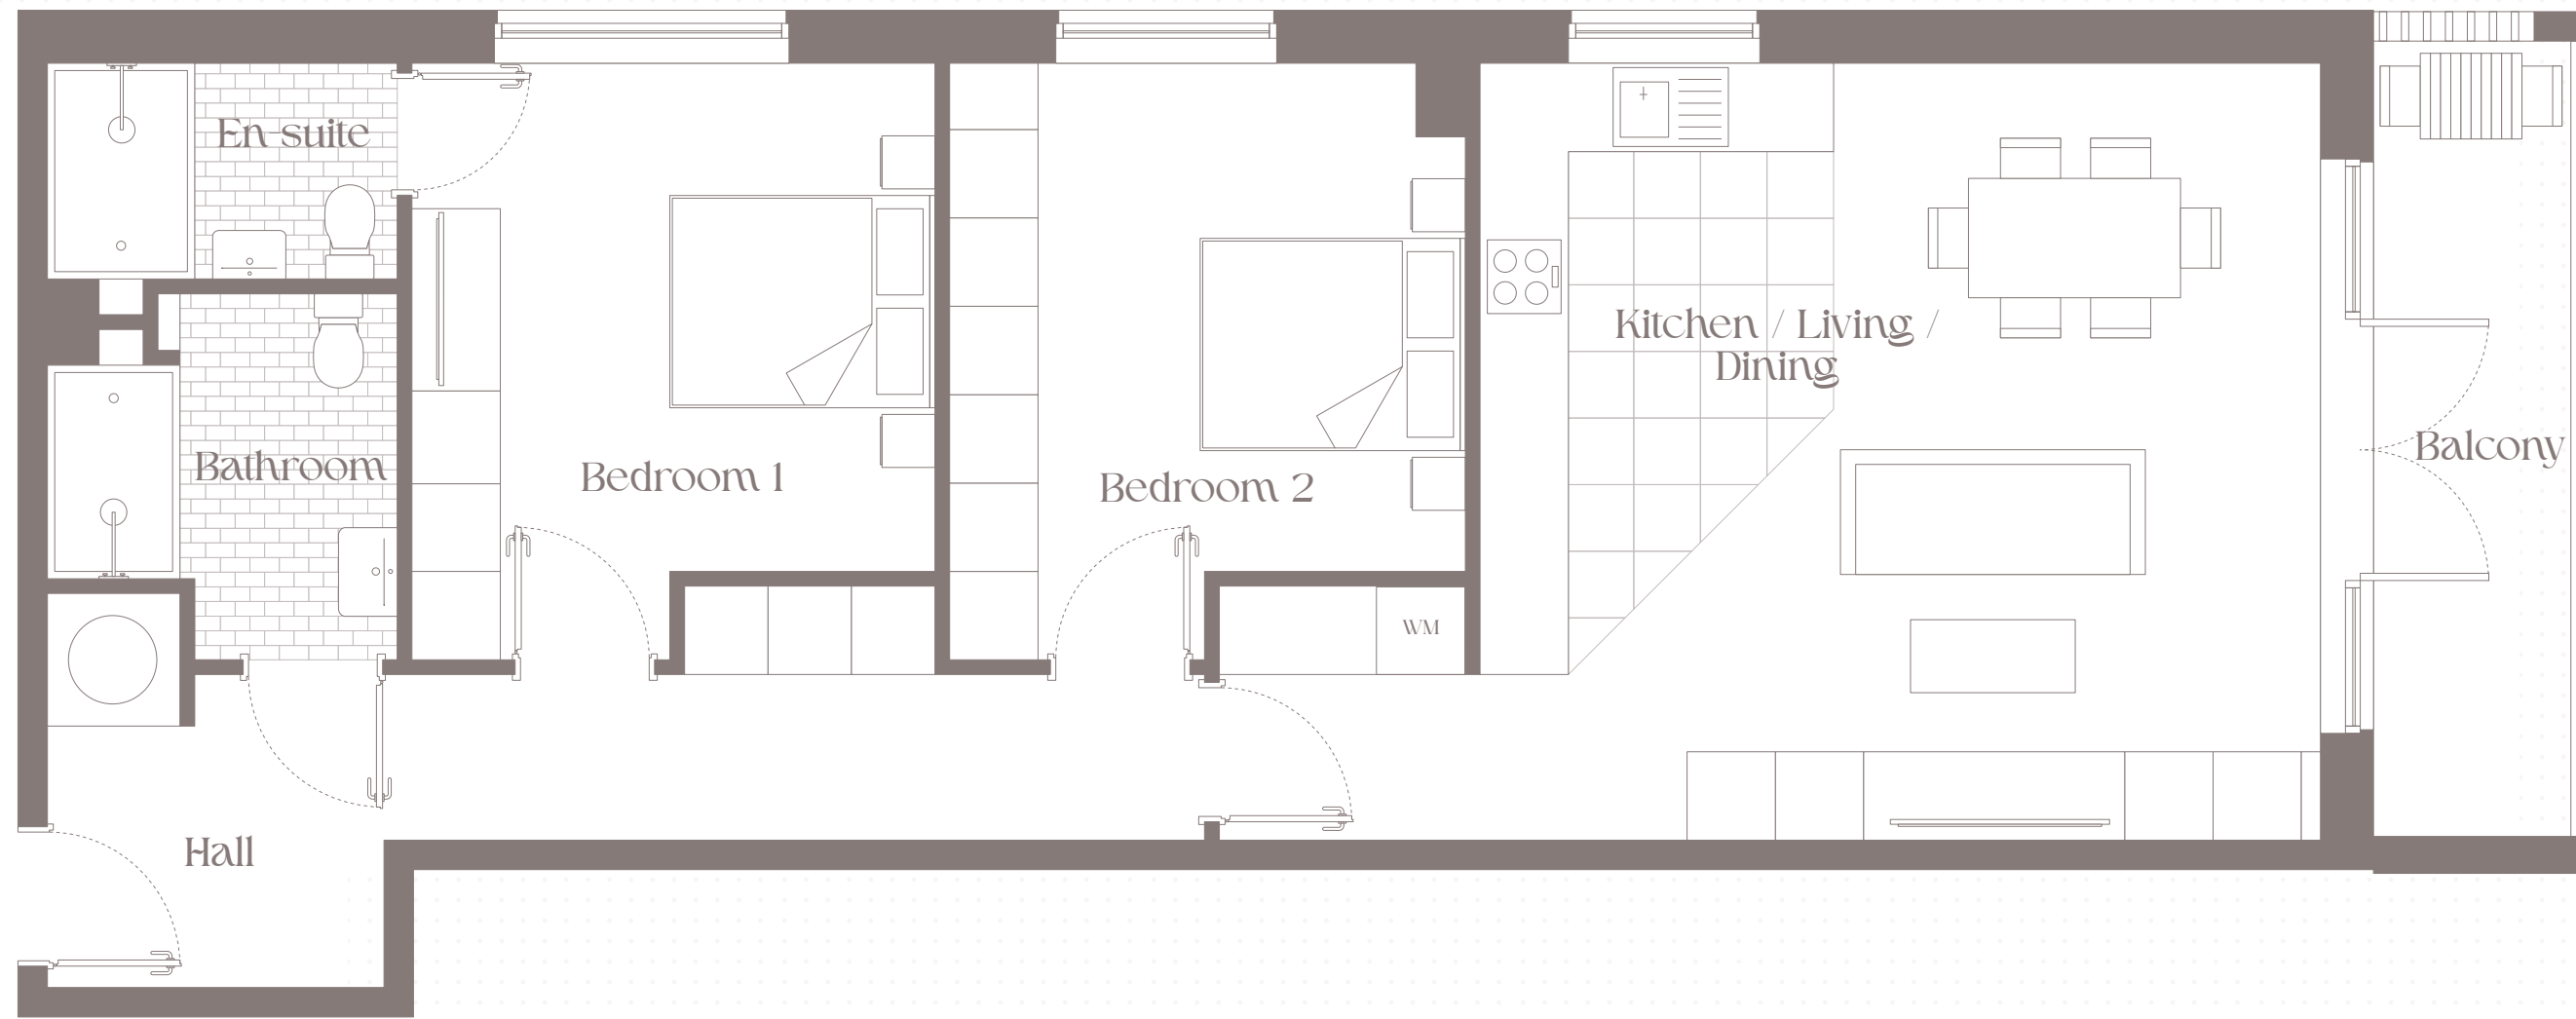

APARTMENT 4

Castle Park Manor

Ground Floor

Kitchen / Living / Dining	7.4m x 5.2m
Bedroom 1	3.5m x 4.0m
Bedroom 2	3.5m x 4.0m
Bathroom	2.3m x 2.4m
En-suite	2.3m x 1.4m

Layout

Apartment 4

Elevation