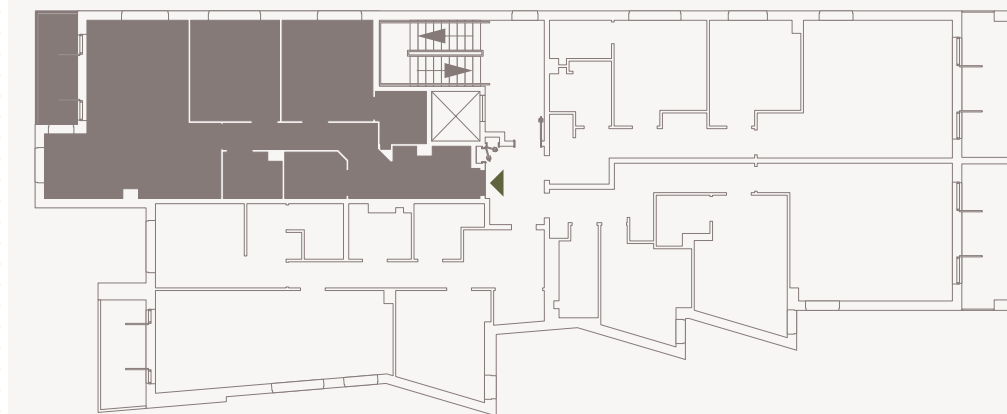

APARTMENT 6

Castle Park Manor

First Floor

Kitchen / Living / Dining	6.7m x 6.8m
Bedroom 1	3.4m x 3.8m
Bedroom 2	3.4m x 3.2m
Bathroom	2.3m x 1.7m
En-suite	1.8m x 2.1m
Store	2.2m x 1.7m

Layout

Apartment 6

Elevation