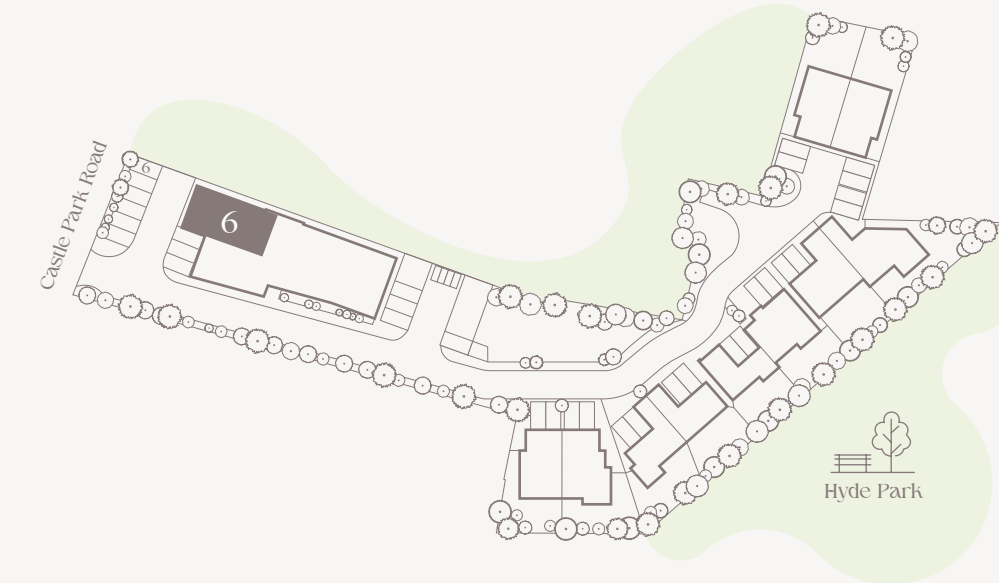

APARTMENT 6

Castle Park Manor

First Floor

Kitchen / Living / Dining	6.7m x 6.8m
Bedroom 1	3.4m x 3.8m
Bedroom 2	3.4m x 3.2m
Bathroom	2.3m x 1.7m
En-suite	1.8m x 2.1m
Store	2.2m x 1.7m

Layout

Apartment 6

Elevation