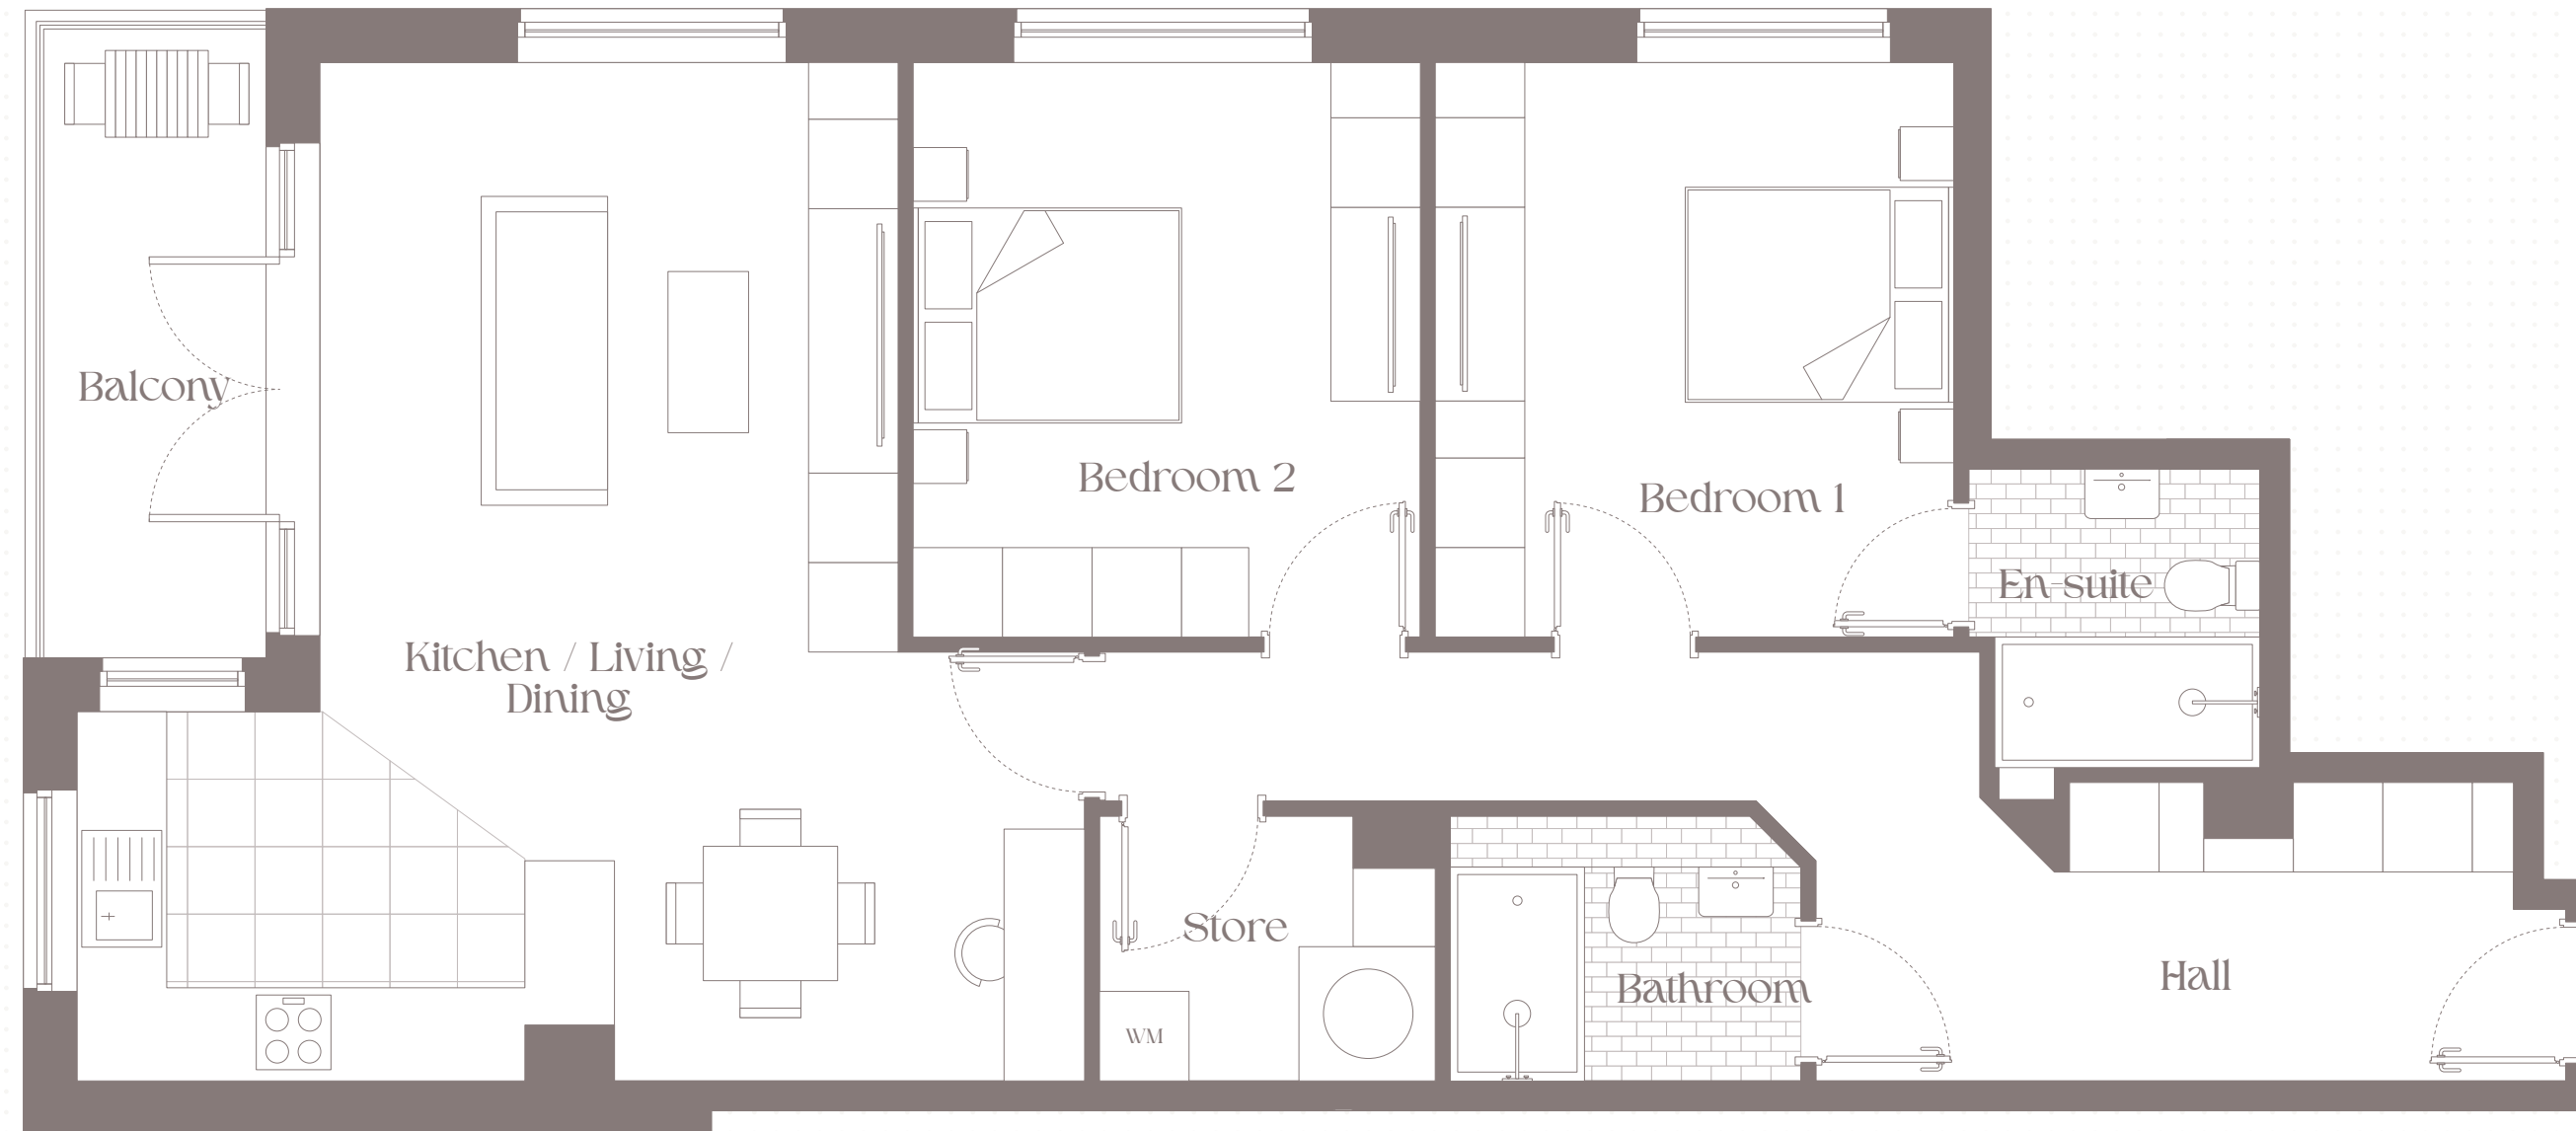

APARTMENT 6

Castle Park Manor

First Floor

Kitchen / Living / Dining	6.7m x 6.8m
Bedroom 1	3.4m x 3.8m
Bedroom 2	3.4m x 3.2m
Bathroom	2.3m x 1.7m
En-suite	1.8m x 2.1m
Store	2.2m x 1.7m

Layout

Apartment 6

Elevation