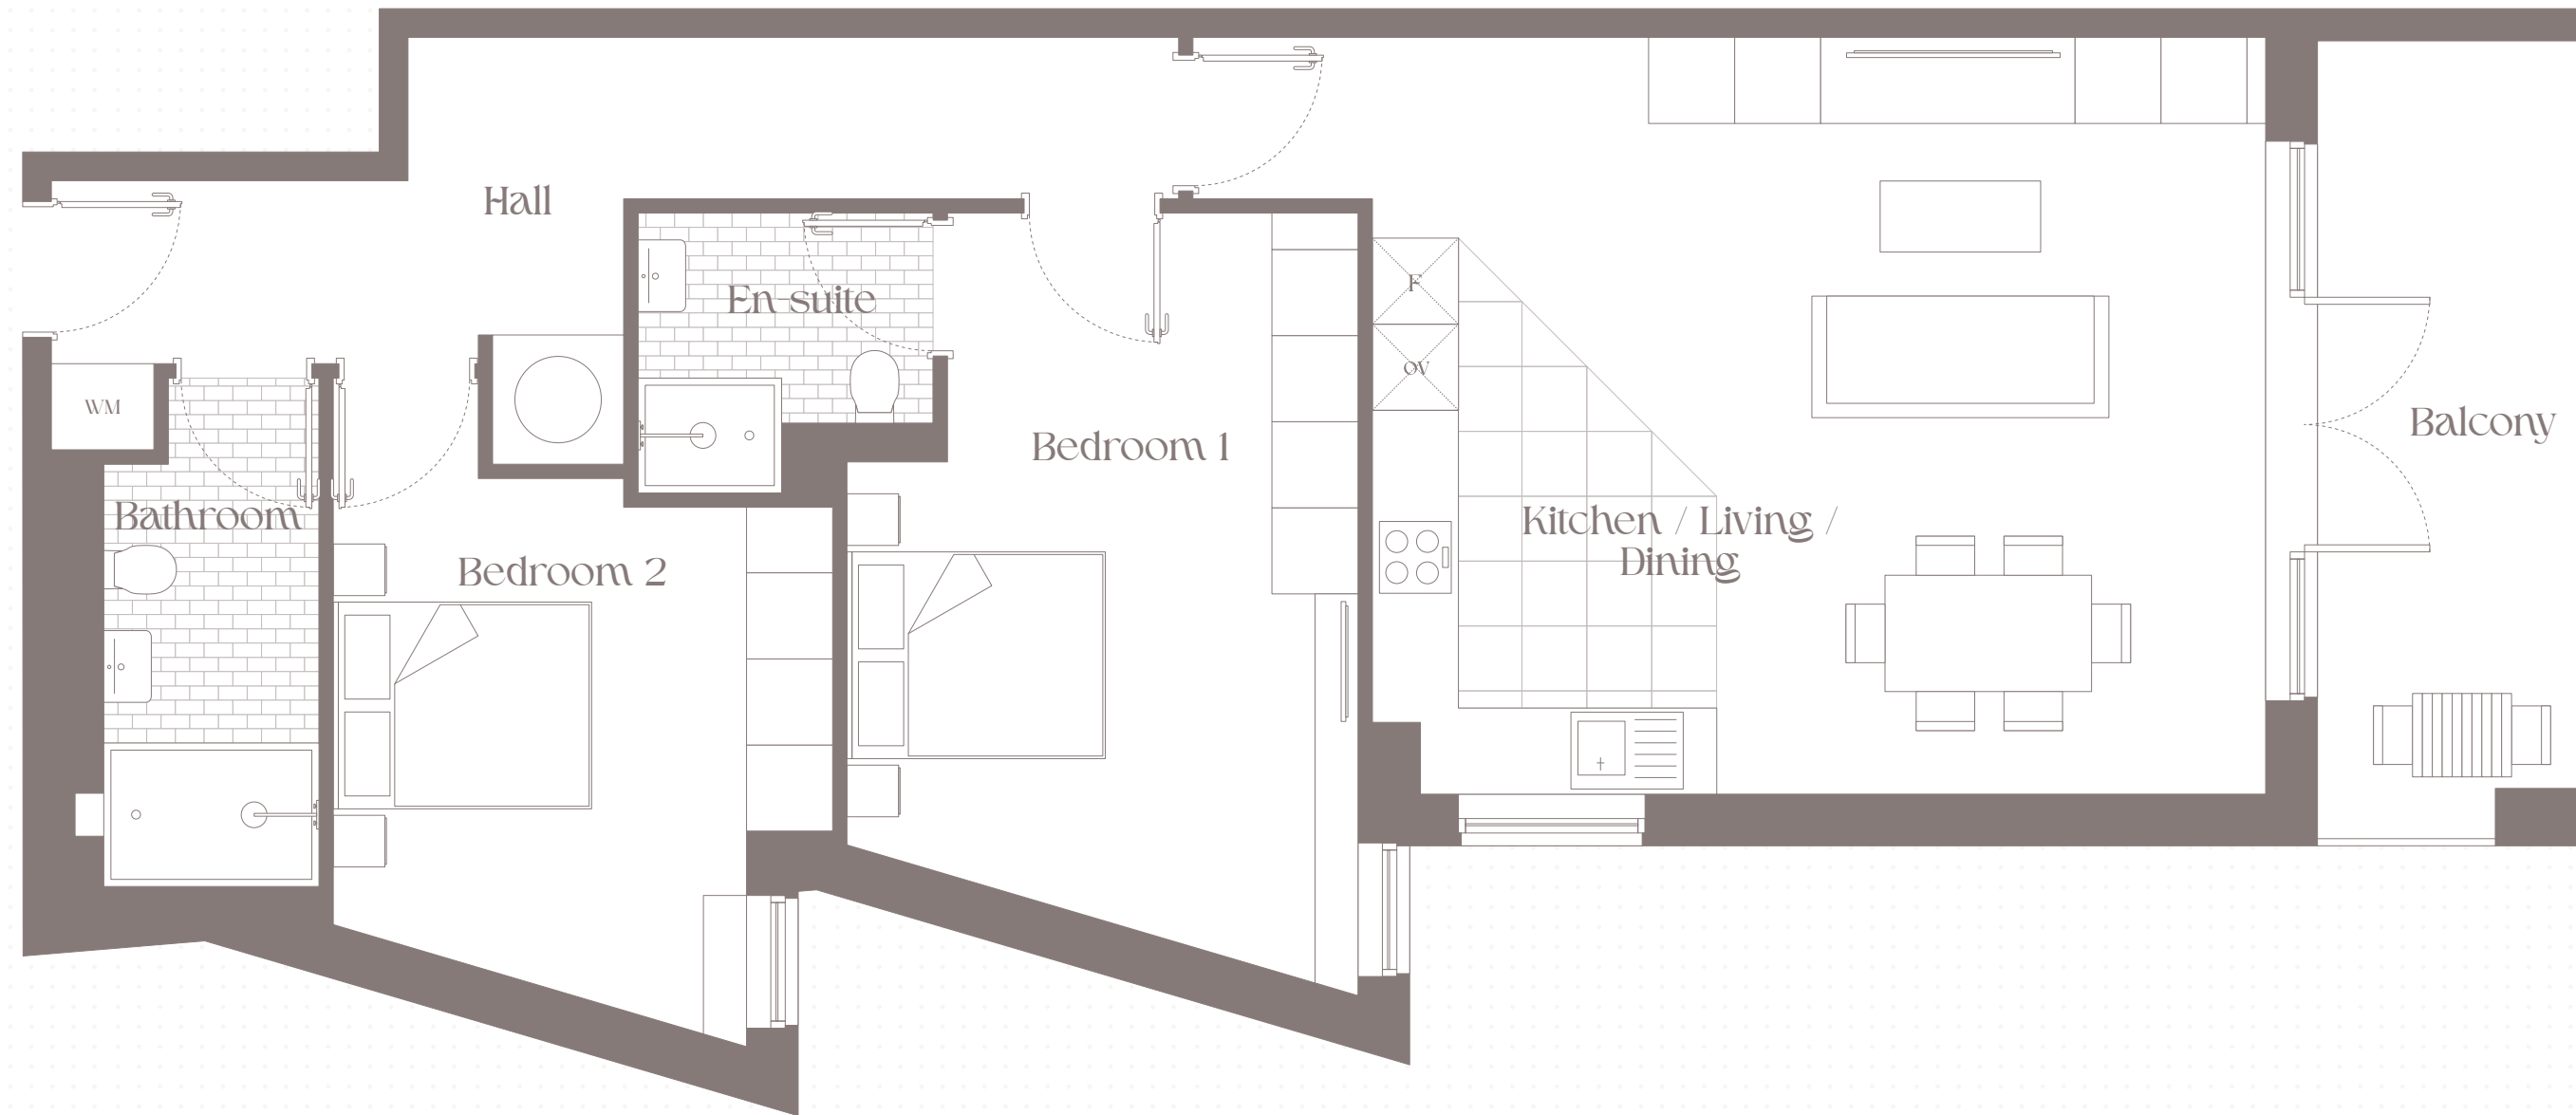

# APARTMENT 7

Castle Park Manor

## First Floor

Kitchen / Living / Dining	7.4m x 5.2m
Bedroom 1	3.5m x 5.4m
Bedroom 2	3.4m x 3.7m
Bathroom	1.5m x 3.5m
En-suite	2.0m x 1.9m

## Layout

## Apartment 7