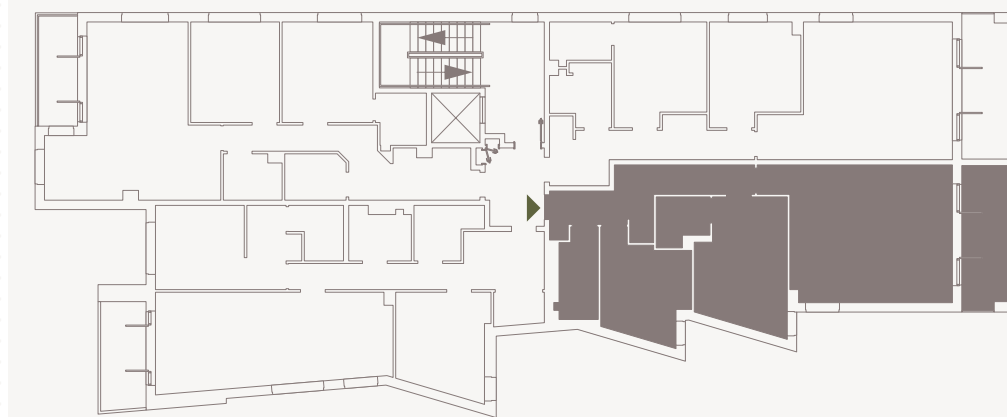

Apartment 7