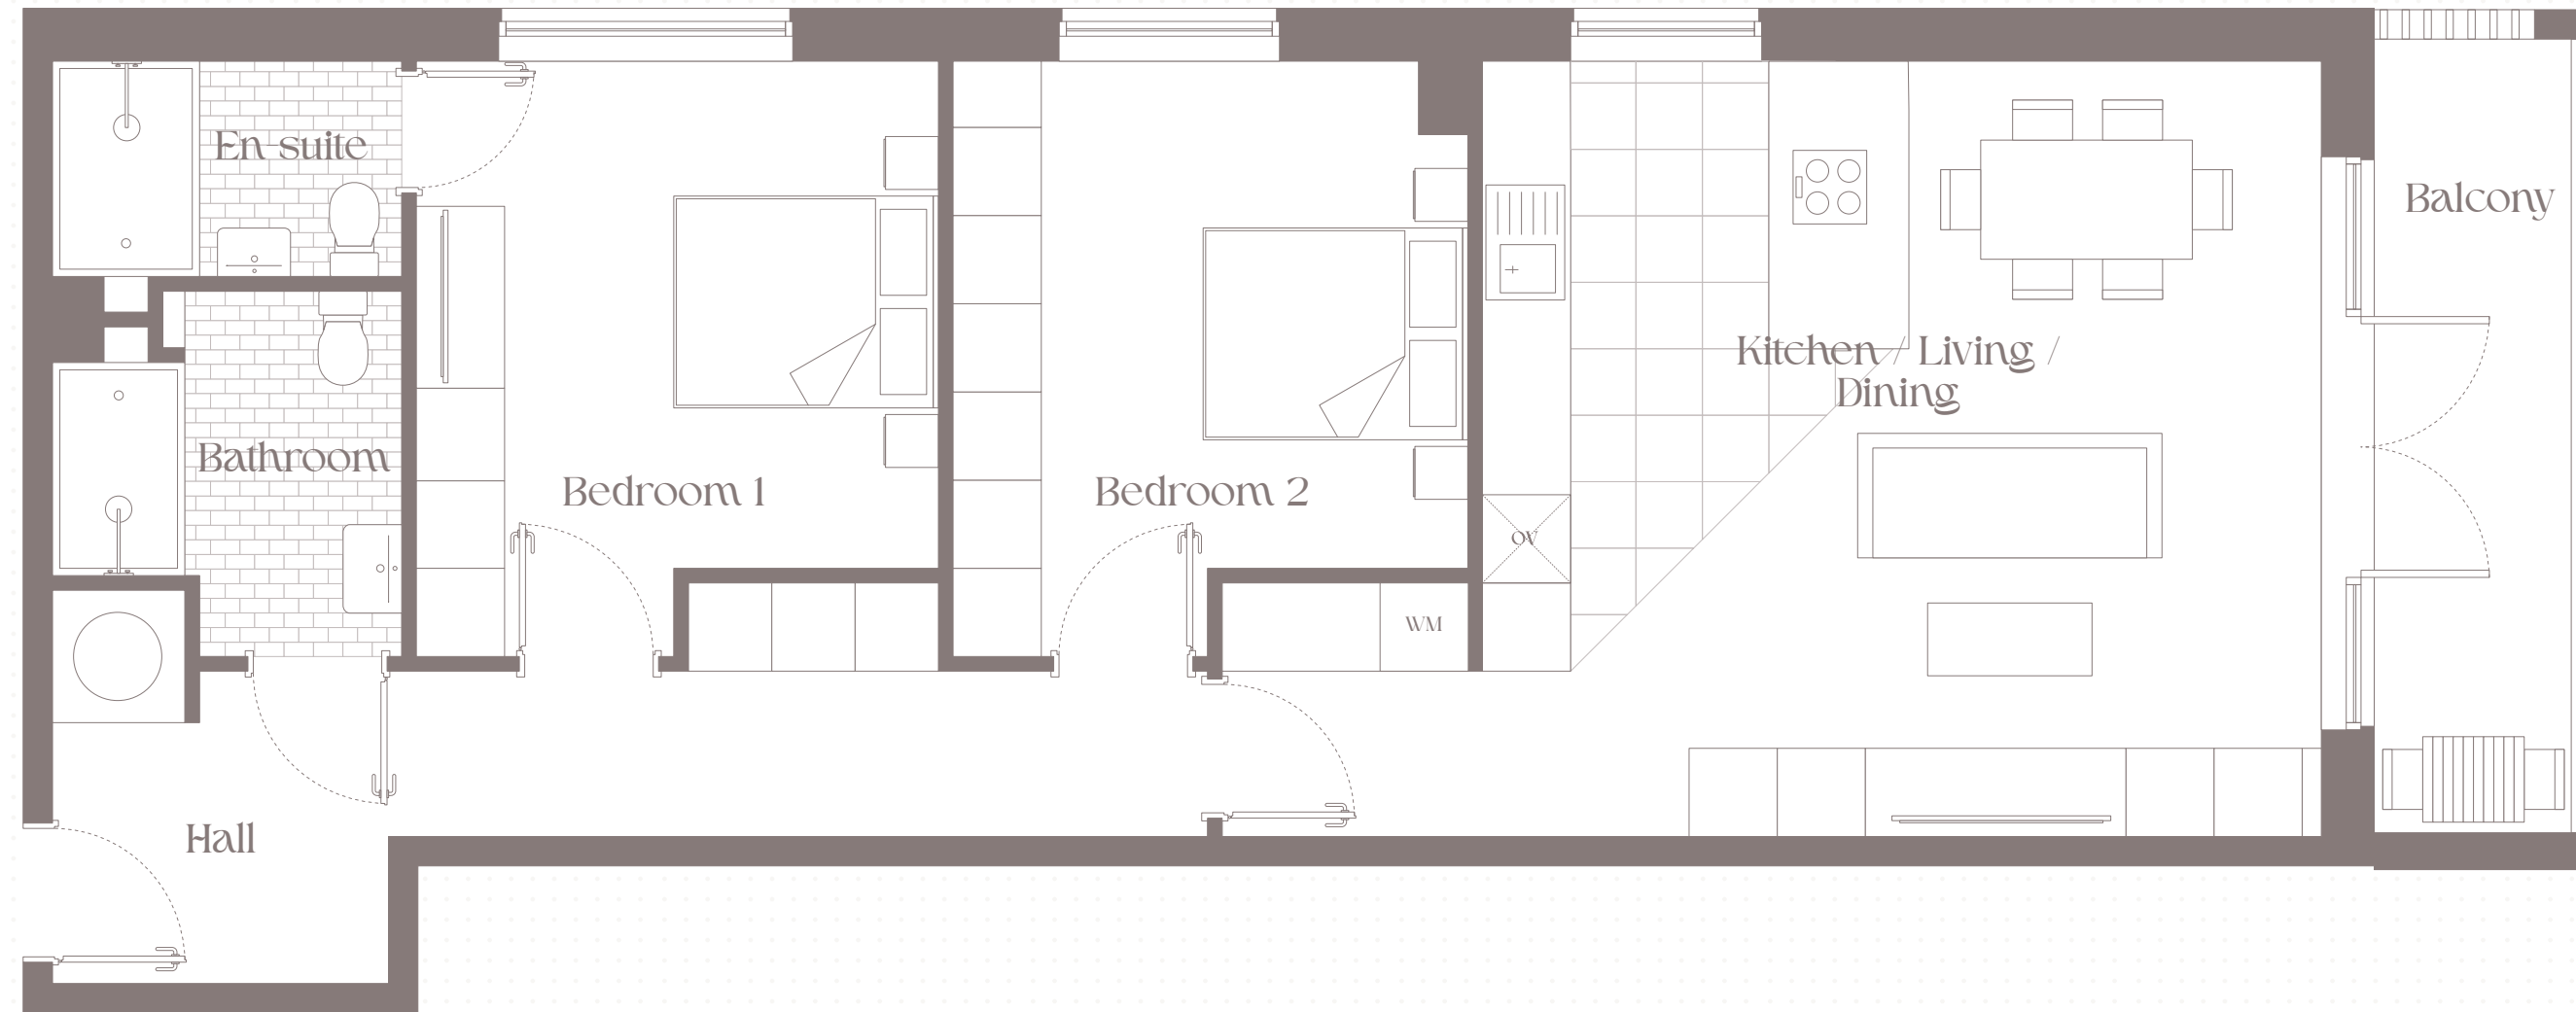

# APARTMENT 8

Castle Park Manor

## First Floor

Kitchen / Living / Dining	5.7m x 5.2m
Bedroom 1	3.5m x 4.0m
Bedroom 2	3.5m x 4.0m
Bathroom	2.3m x 2.4m
En-suite	2.3m x 1.4m

## Layout

## Apartment 8