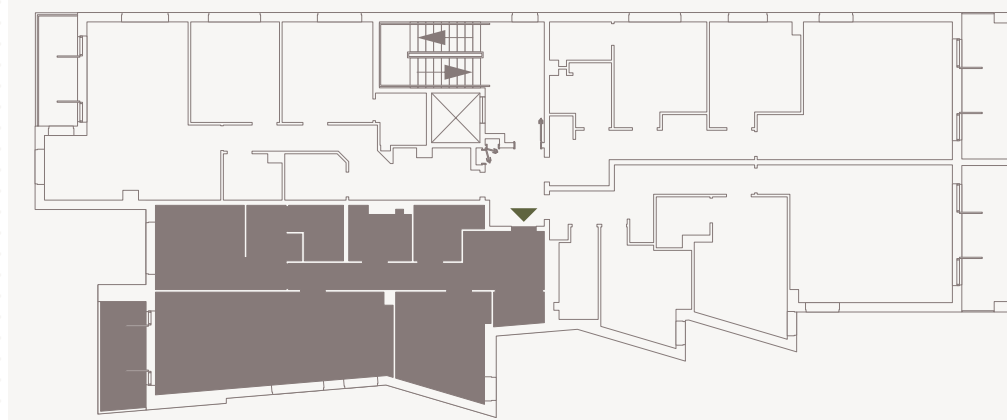

APARTMENT 9

Castle Park Manor

Second Floor

Kitchen / Living / Dining	9.1m x 3.9m
Bedroom 1	5.0m x 3.2m
Bedroom 2	3.6m x 3.3m
Bathroom	2.4m x 1.7m
En-suite	2.1m x 2.1m
Library	2.8m x 2.1m

Layout

Apartment 9

Elevation