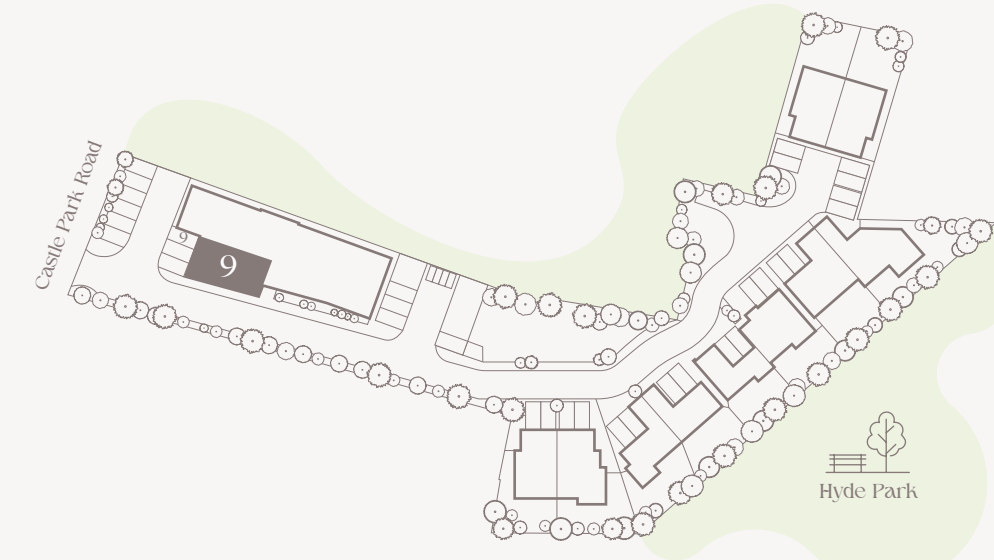

APARTMENT 9

Castle Park Manor

Second Floor

Kitchen / Living / Dining	9.1m x 3.9m
Bedroom 1	5.0m x 3.2m
Bedroom 2	3.6m x 3.3m
Bathroom	2.4m x 1.7m
En-suite	2.1m x 2.1m
Library	2.8m x 2.1m

Layout

Apartment 9

Elevation