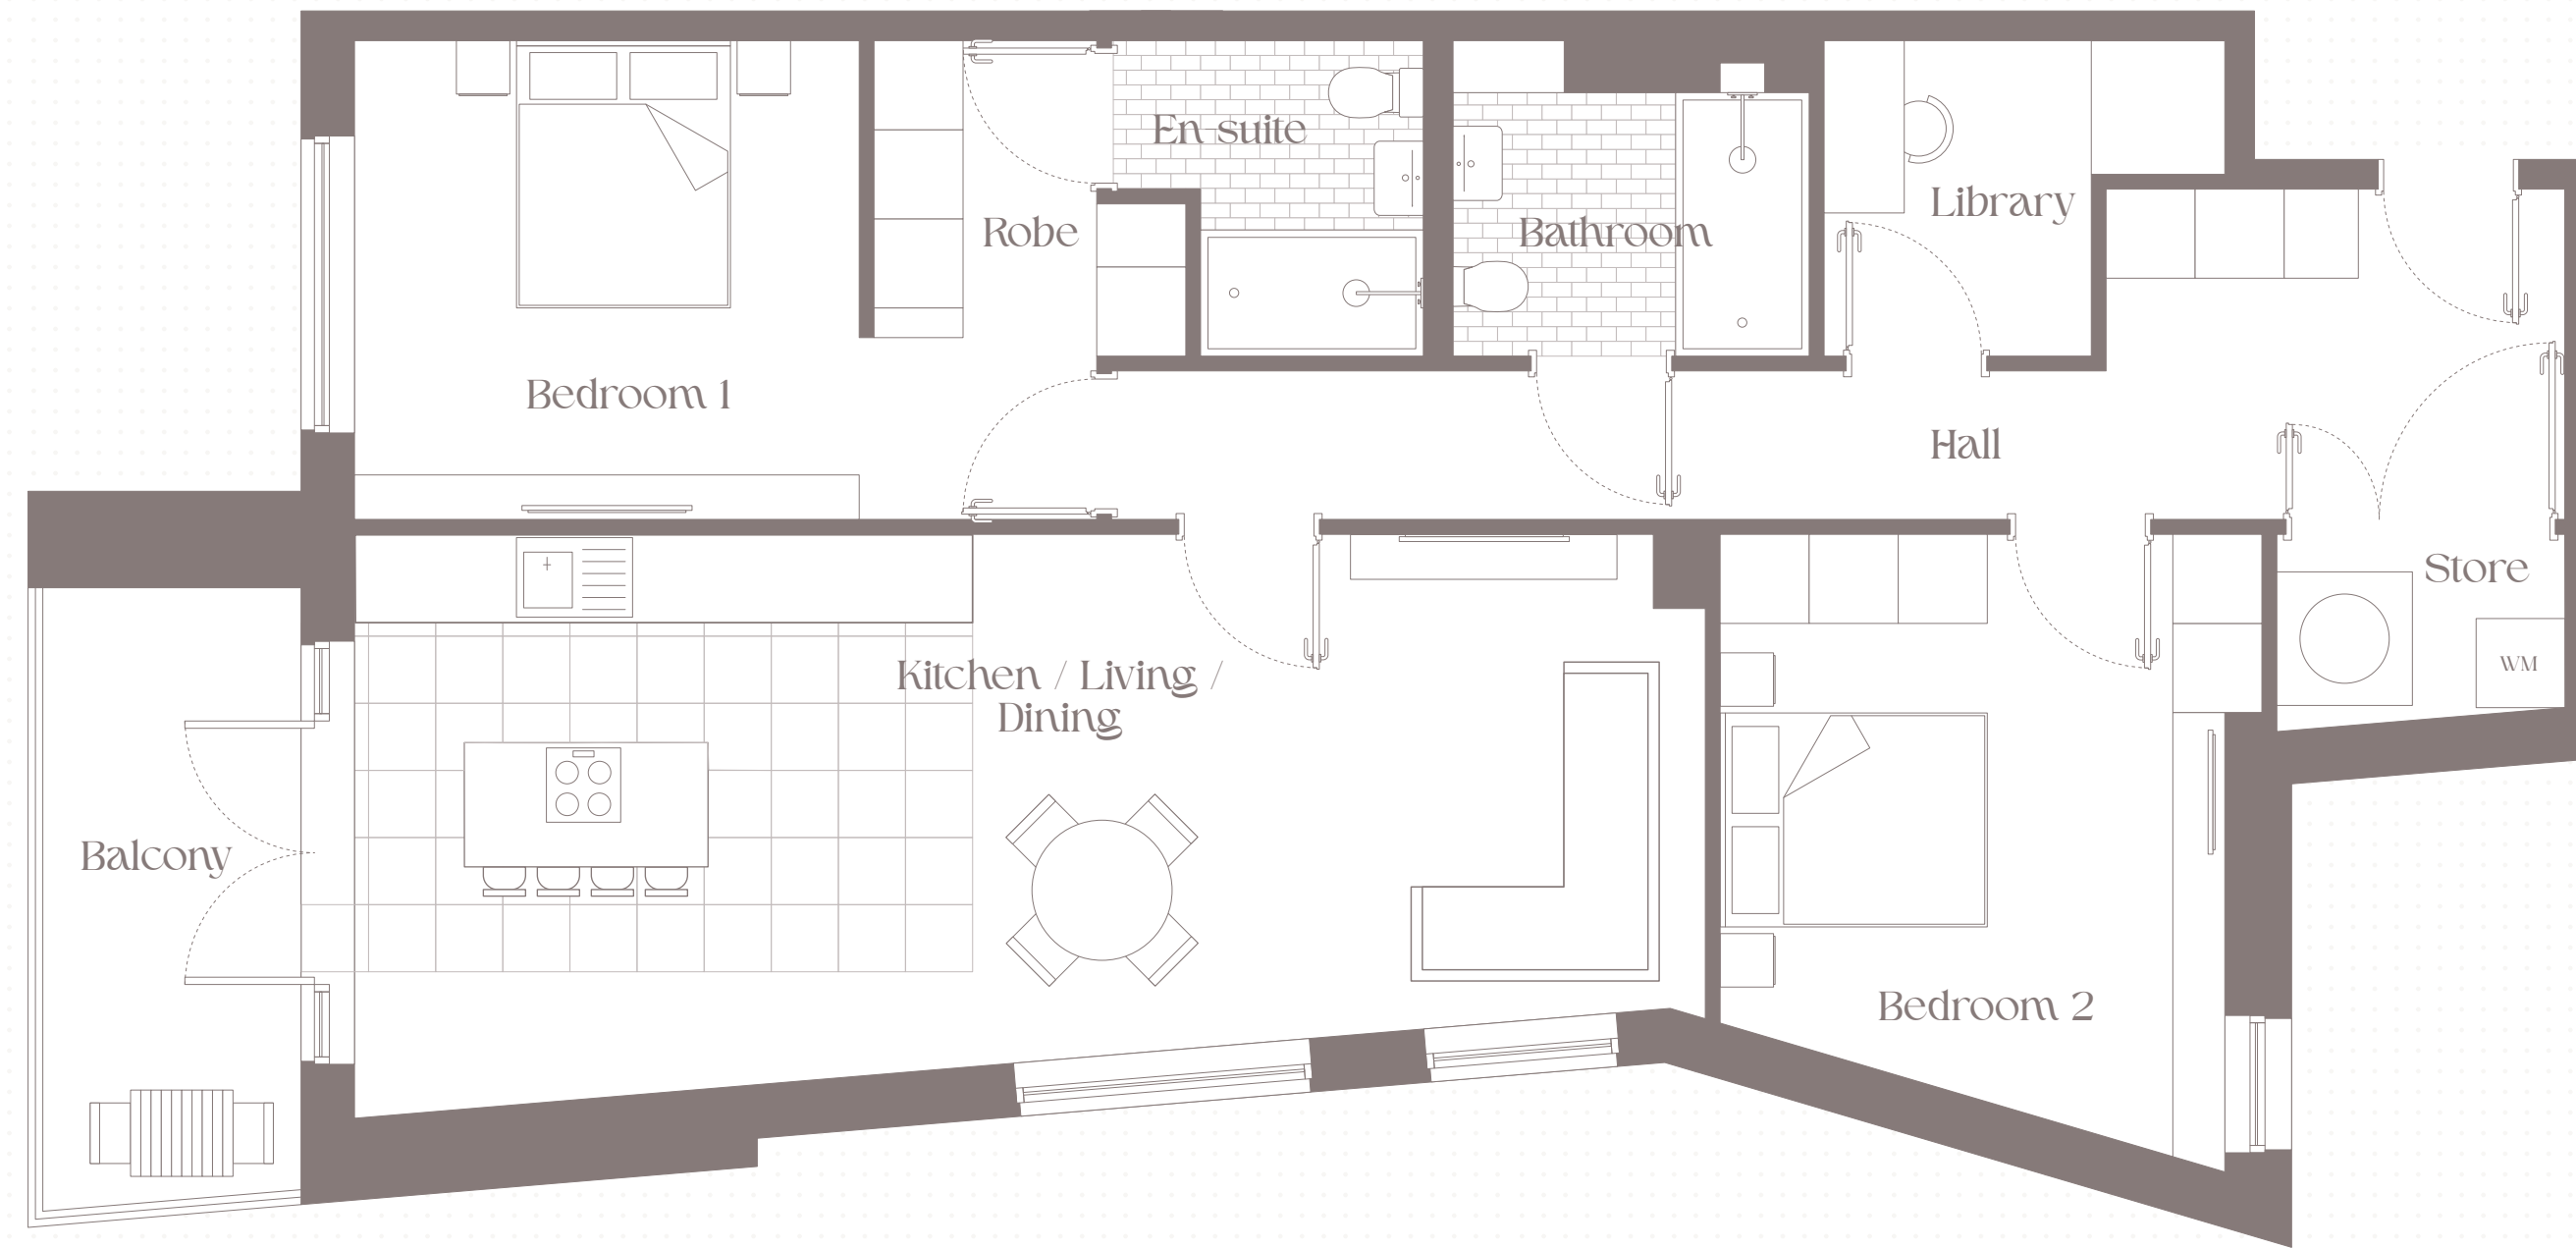

APARTMENT 9

Castle Park Manor

Second Floor

Kitchen / Living / Dining	9.1m x 3.9m
Bedroom 1	5.0m x 3.2m
Bedroom 2	3.6m x 3.3m
Bathroom	2.4m x 1.7m
En-suite	2.1m x 2.1m
Library	2.8m x 2.1m

Layout

Apartment 9

Elevation